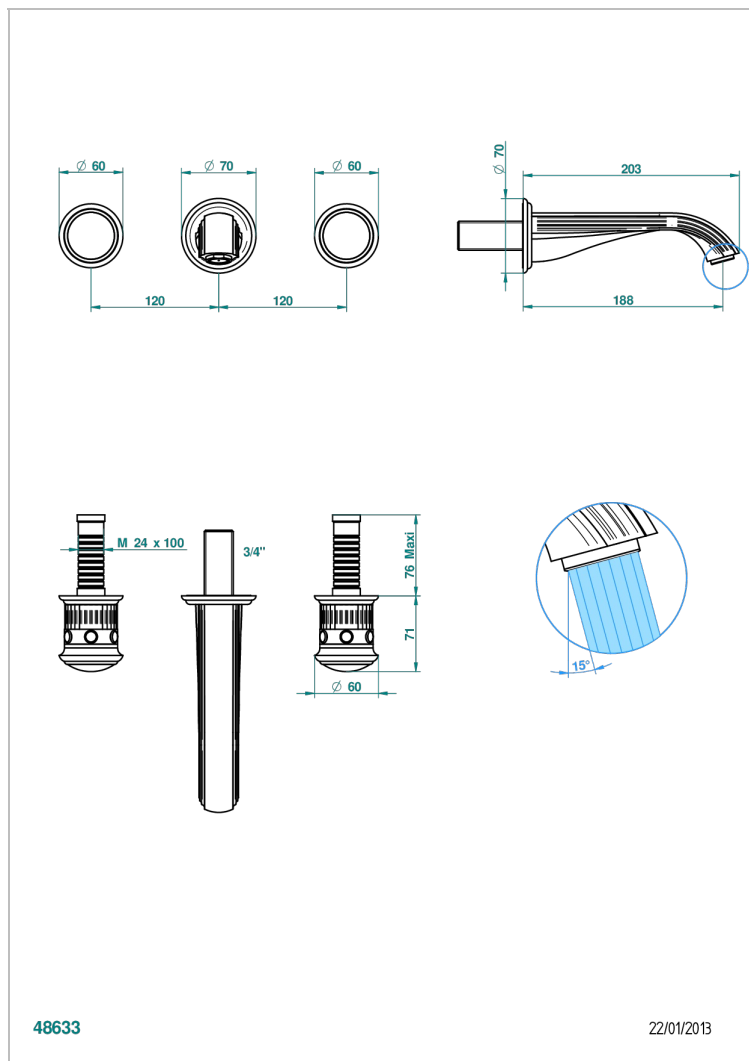

# TROCADERO MALACHITE

U7A-41GB

Trim only for wall mounted 3-hole bath mixer

THG<sup>®</sup>  
PARIS

48633

22/01/2013

## CHARACTERISTIC

- Trocadéro Malachite
- Trim only for wall mounted 3-hole bath mixer

## TECHNICAL SPECS

- Recommandé : 3 bars (max. 5 bars) - Advised : 43,5 psi (max. 72 psi)
- Bec : 35 l/min à 3 bars
- Spout : 9.26 gpm at 43.5 psi

## RELATED SKU'S

- Ref. G00-40AC Rough parts for wall mounted 3 hole mixer, cross handle version
- Ref. G00-40AM Rough parts for wall mounted 3 hole mixer, lever handle version