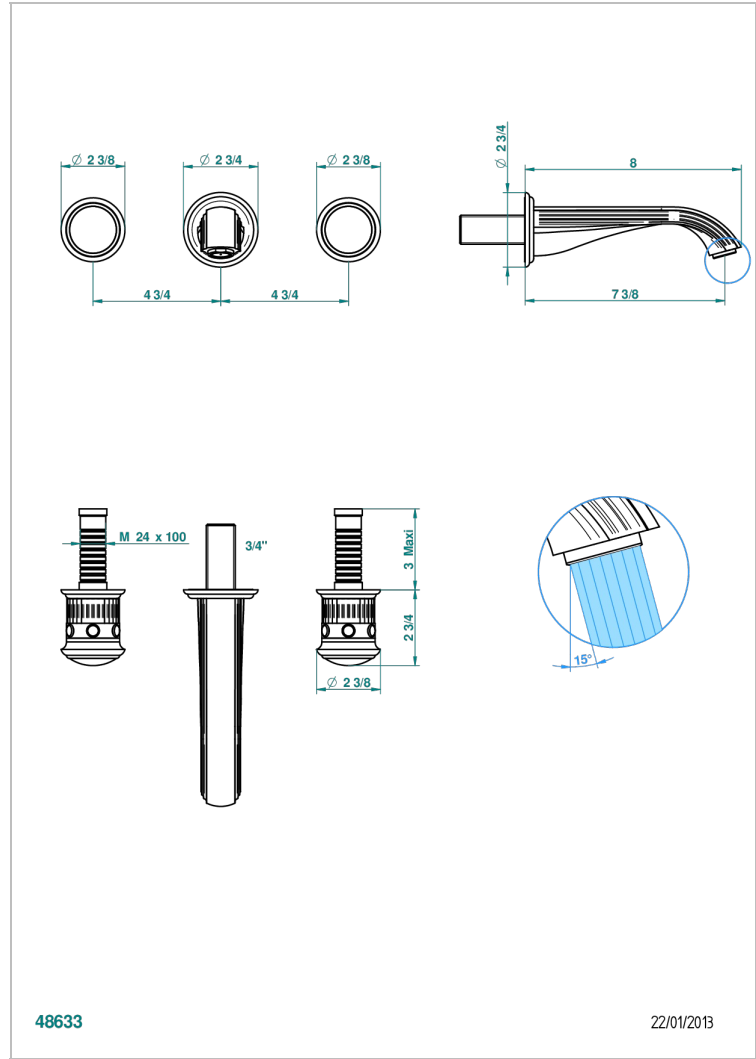

# TROCADERO MALACHITE

U7A-41GB

Trim only for wall mounted 3-hole bath mixer

## CHARACTERISTIC

- Trocadéro Malachite
- Trim only for wall mounted 3-hole bath mixer

## TECHNICAL SPECS

- Recommandé : 3 bars (max. 5 bars) - Advised : 43,5 psi (max. 72 psi)
- Bec : 35 l/min à 3 bars
- Spout : 9.26 gpm at 43.5 psi

## RELATED SKU'S

- Ref. G00-40AC Rough parts for wall mounted 3 hole mixer, cross handle version
- Ref. G00-40AM Rough parts for wall mounted 3 hole mixer, lever handle version