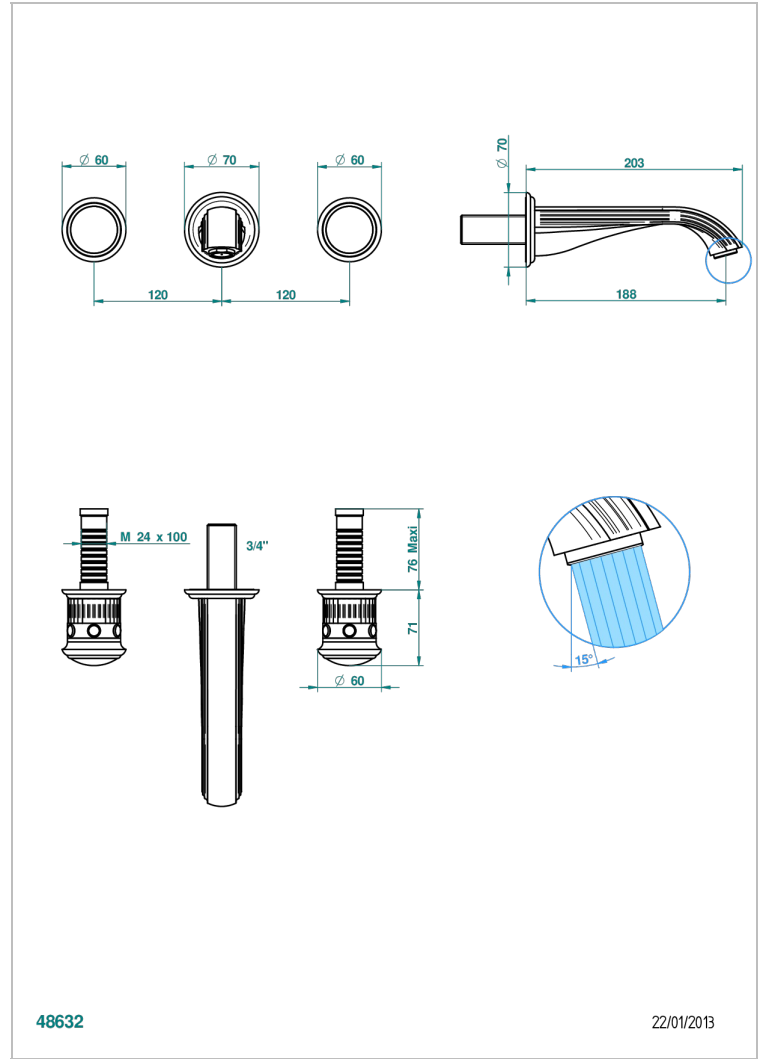

TROCADERO MALACHITE

U7A-40GBUS

Trim for wall mounted 3-hole lavatory set only

THG[®]
PARIS

48632

22/01/2013

CHARACTERISTIC

- Trocadéro Malachite
- Trim for wall mounted 3-hole lavatory set only

TECHNICAL SPECS

- Recommandé : 3 bars (max. 5 bars) - Advised : 43,5 psi (max. 72 psi)
- 15 l/min à 3 bars (4 gpm at 43.5 psi)

RELATED SKU'S

- Ref. G00-40AM/US Rough parts for wall set (one counter clockwise and one clockwise cartridges)