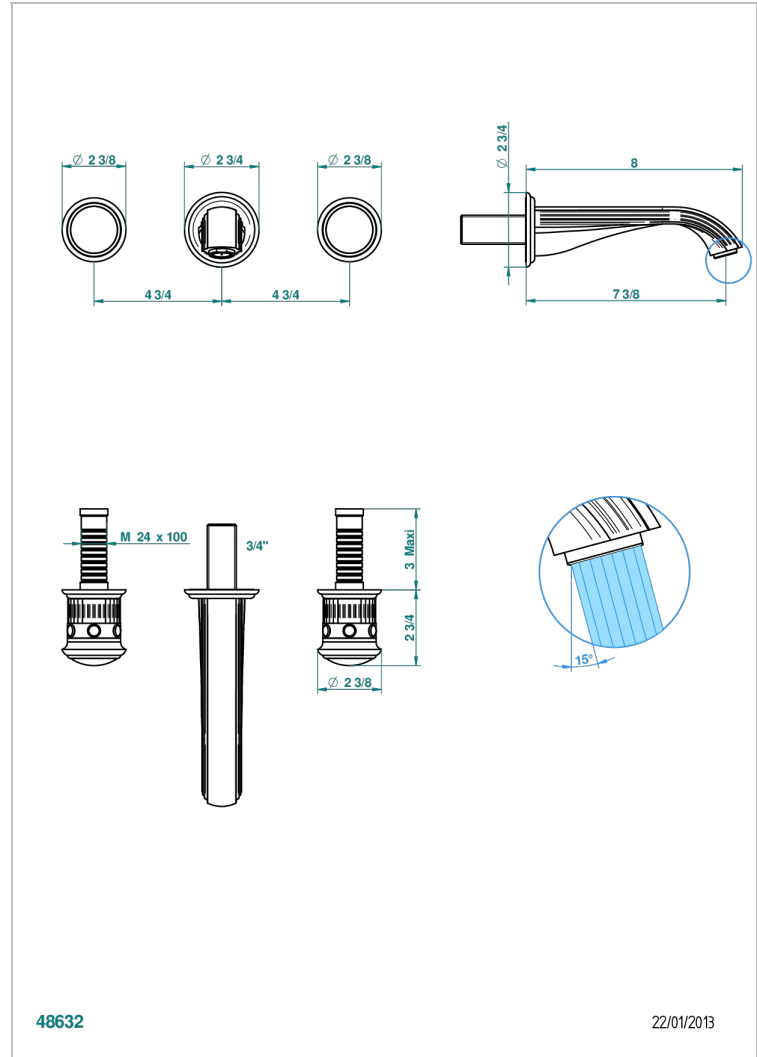

TROCADERO MALACHITE

U7A-40GBUS

Trim for wall mounted 3-hole lavatory set only

THG[®]
PARIS

48632

22/01/2013

CHARACTERISTIC

- Trocadéro Malachite
- Trim for wall mounted 3-hole lavatory set only

TECHNICAL SPECS

- Recommandé : 3 bars (max. 5 bars) - Advised : 43,5 psi (max. 72 psi)
- 15 l/min à 3 bars (4 gpm at 43.5 psi)

RELATED SKU'S

- Ref. G00-40AM/US Rough parts for wall set (one counter clockwise and one clockwise cartridges)