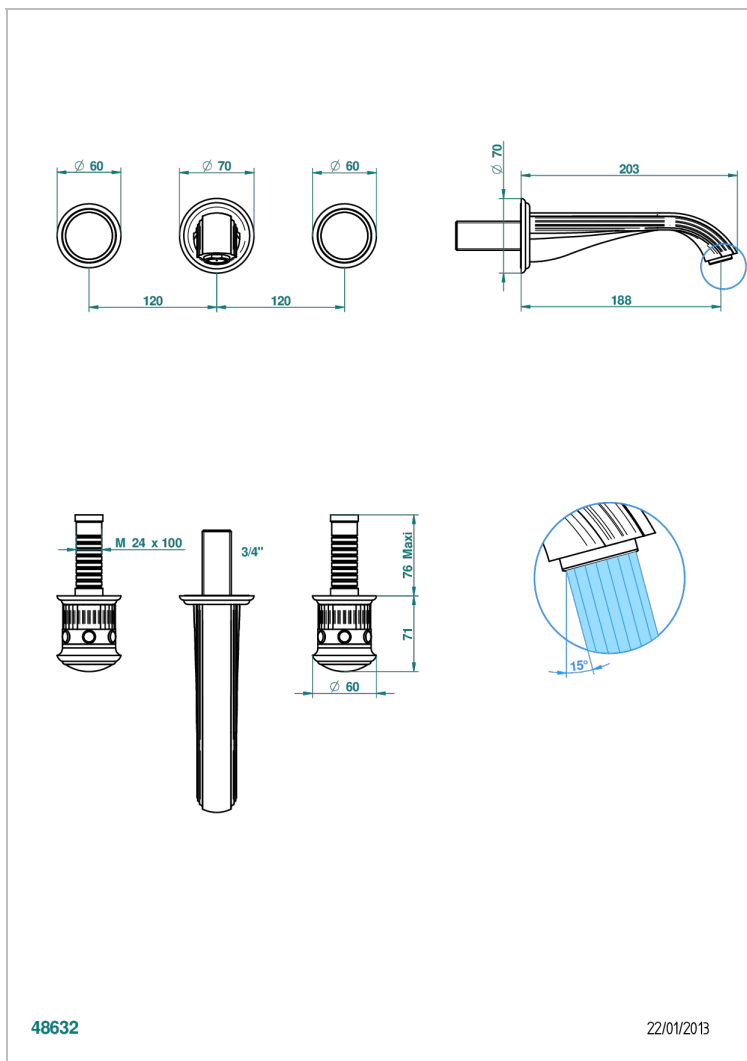

TROCADERO MALACHITE

U7A-40GB

Trim only for wall mounted 3-hole basin mixer

THG
PARIS

CHARACTERISTIC

- Trocadéro Malachite
- Trim only for wall mounted 3-hole basin mixer

TECHNICAL SPECS

- Recommandé : 3 bars (max. 5 bars) - Advised : 43,5 psi (max. 72 psi)
- 15 l/min à 3 bars (4 gpm at 43.5 psi)

RELATED SKU'S

- Ref. G00-40AC Rough parts for wall mounted 3 hole mixer, cross handle version
- Ref. G00-40AM Rough parts for wall mounted 3 hole mixer, lever handle version

AVAILABLE FINITIONS

Antique nickel - H28
Black ceram - D30
Blush PVD - H62
Brass color PVD - H49
Brown bronze color PVD - F33
Gold color PVD - H52