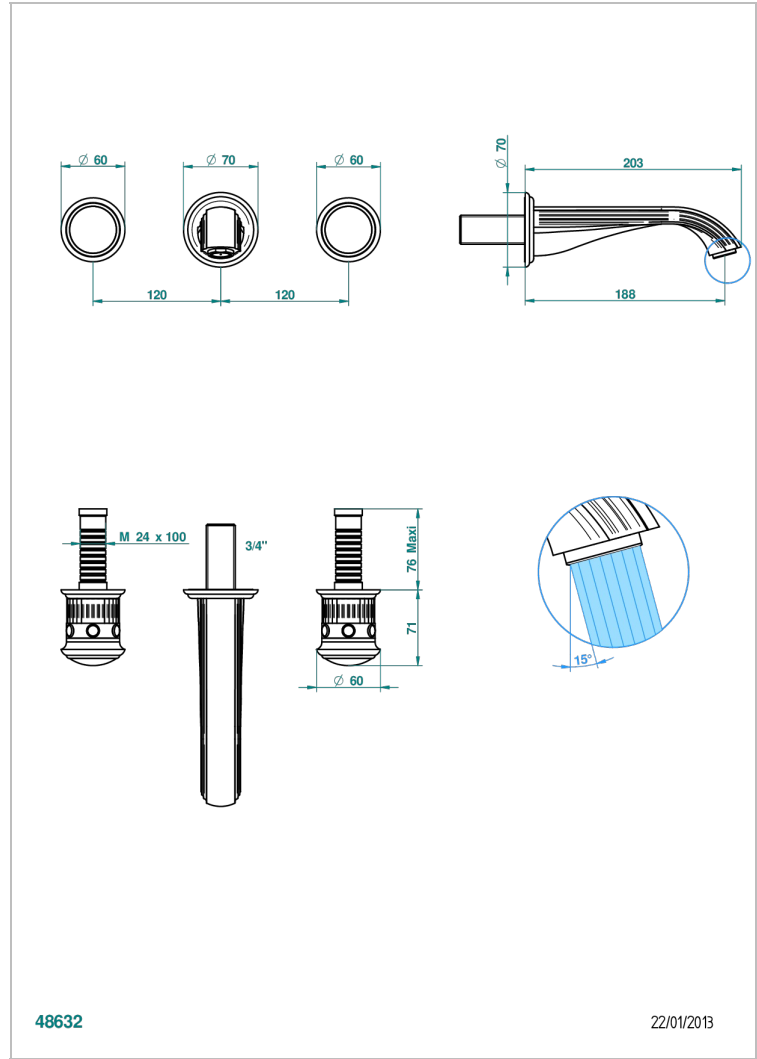

# TROCADERO MALACHITE

U7A-40GB

Trim only for wall mounted 3-hole basin mixer

THG<sup>®</sup>  
PARIS

## CHARACTERISTIC

- Trocadéro Malachite
- Trim only for wall mounted 3-hole basin mixer

## RELATED SKU'S

- Ref. G00-40AC Rough parts for wall mounted 3 hole mixer, cross handle version
- Ref. G00-40AM Rough parts for wall mounted 3 hole mixer, lever handle version