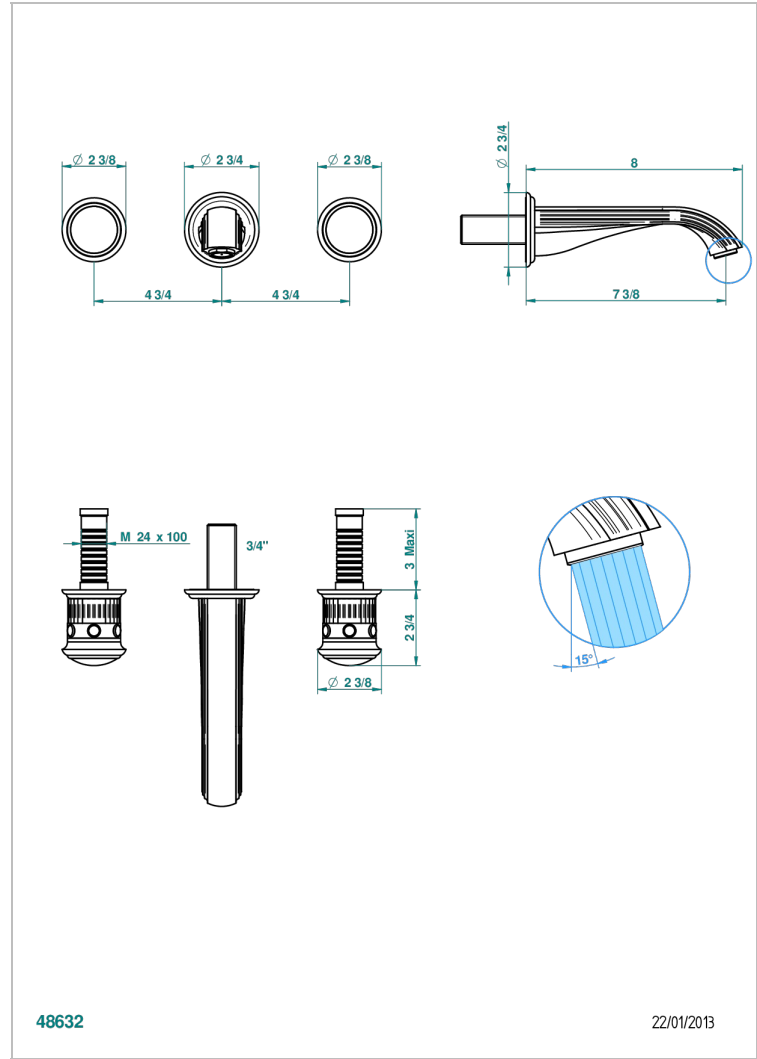

# TROCADERO MALACHITE

U7A-40GB

Trim only for wall mounted 3-hole basin mixer

THG<sup>®</sup>  
PARIS

## CHARACTERISTIC

- Trocadéro Malachite
- Trim only for wall mounted 3-hole basin mixer

## RELATED SKU'S

- Ref. G00-40AC Rough parts for wall mounted 3 hole mixer, cross handle version
- Ref. G00-40AM Rough parts for wall mounted 3 hole mixer, lever handle version