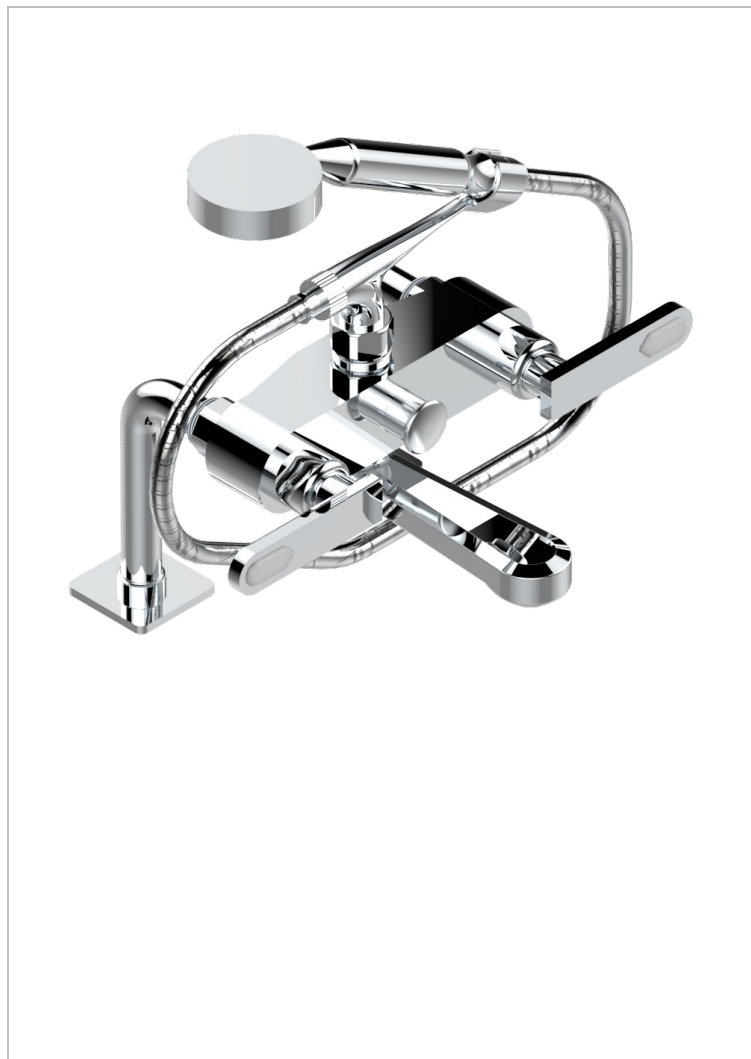

# PROFIL LALIQUE CLEAR CRYSTAL WITH LEVER

A6H-13G

Rim mounted 2-hole bath/telephone shower mixer, shower and hose

## CHARACTERISTIC

- ACS : 21ACCLY034

## TECHNICAL SPECS

- Recommandé : 3 bars (max. 5 bars) - Advised : 43,5 psi (max. 72 psi)
- Bec : 35 l/min à 3 bars - Douchette : 9,5 l/min à 3 bars
- Spout : 9.26 gpm at 43.5 psi - Handshower : 2.5 gpm at 43.5 psi