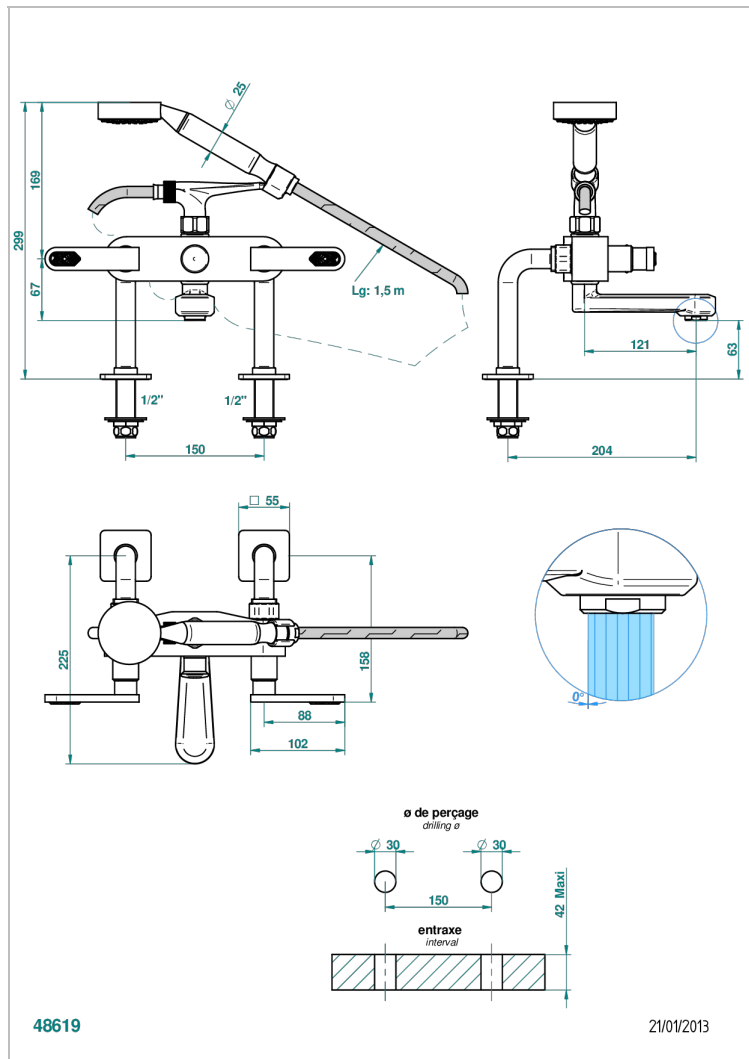

# PROFIL LALIQUE CLEAR CRYSTAL WITH LEVER

A6H-13G

Rim mounted 2-hole bath/telephone shower mixer, shower and hose

## CHARACTERISTIC

- ACS : 21ACCLY034

## TECHNICAL SPECS

- Recommandé : 3 bars (max. 5 bars) - Advised : 43,5 psi (max. 72 psi)
- Bec : 35 l/min à 3 bars - Douchette : 9,5 l/min à 3 bars
- Spout : 9.26 gpm at 43.5 psi - Handshower : 2.5 gpm at 43.5 psi