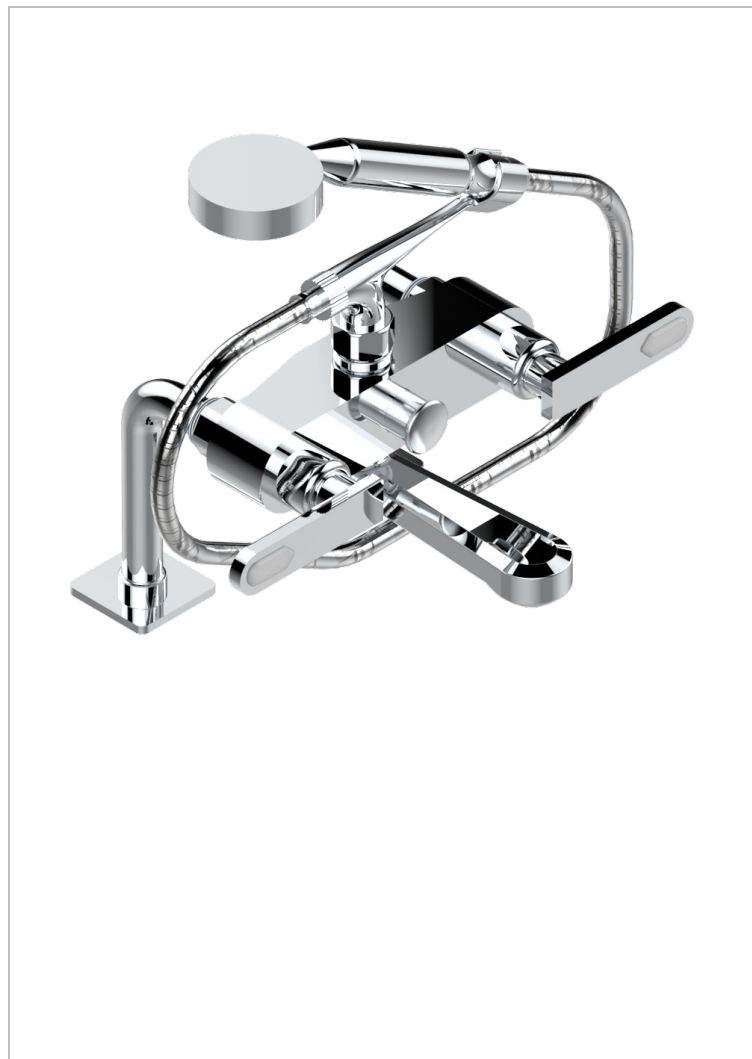

# PROFIL LALIQUE CLEAR CRYSTAL WITH LEVER

A6H-13G

Rim mounted 2-hole bath/telephone shower mixer, shower and hose

## CHARACTERISTIC

- ACS : 21ACCLY034

## TECHNICAL SPECS

- Recommandé : 3 bars (max. 5 bars) - Advised : 43,5 psi (max. 72 psi)
- Bec : 35 l/min à 3 bars - Douchette : 9,5 l/min à 3 bars
- Spout : 9.26 gpm at 43.5 psi - Handshower : 2.5 gpm at 43.5 psi