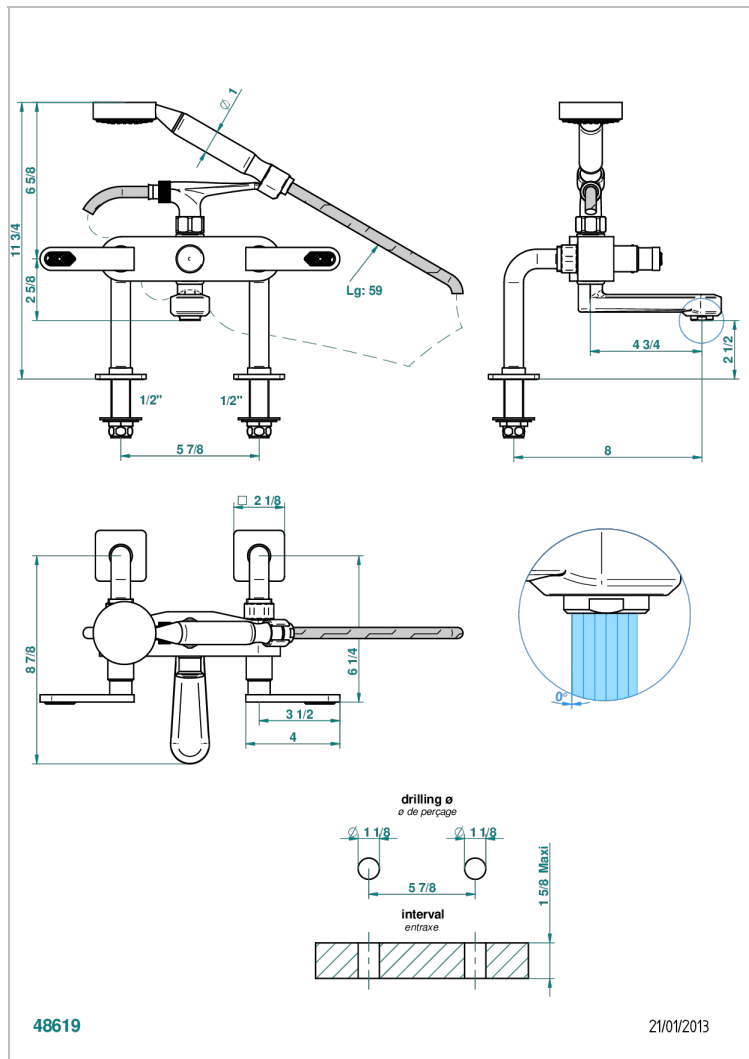

# PROFIL LALIQUE CLEAR CRYSTAL WITH LEVER

A6H-13G

Rim mounted 2-hole bath/telephone shower mixer, shower and hose

## CHARACTERISTIC

- ACS : 21ACCLY034

## TECHNICAL SPECS

- Recommandé : 3 bars (max. 5 bars) - Advised : 43,5 psi (max. 72 psi)
- Bec : 35 l/min à 3 bars - Douchette : 9,5 l/min à 3 bars
- Spout : 9.26 gpm at 43.5 psi - Handshower : 2.5 gpm at 43.5 psi