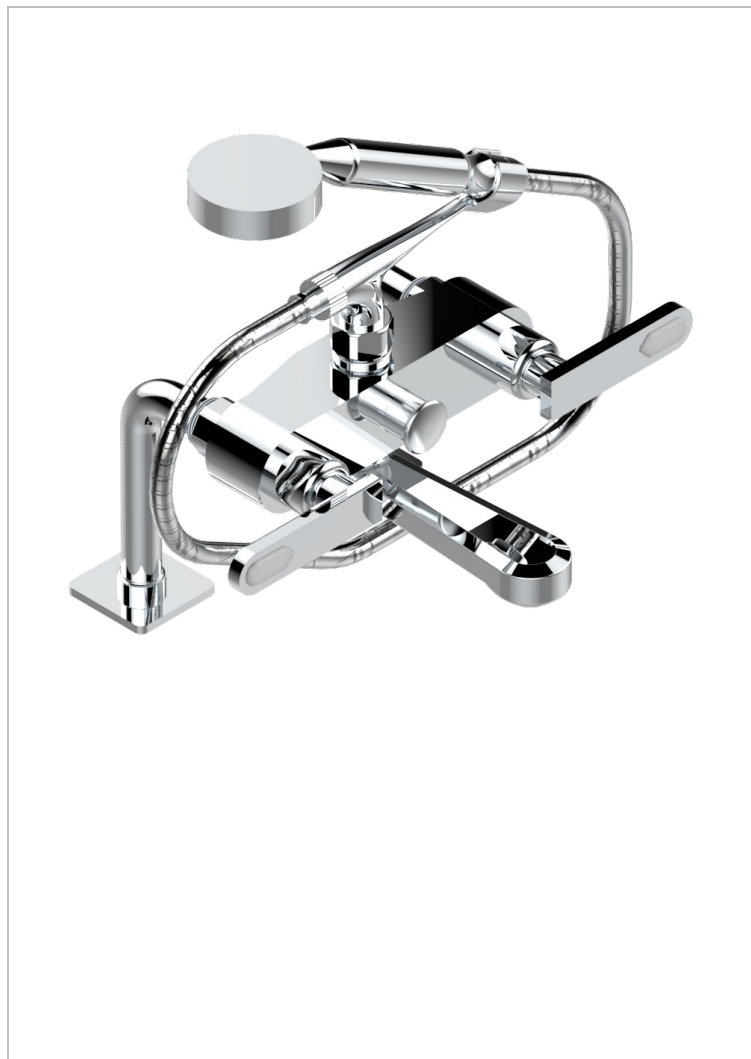

PROFIL LALIQUE CLEAR CRYSTAL WITH LEVER

A6H-13G

Rim mounted 2-hole bath/telephone shower mixer, shower and hose

CHARACTERISTIC

- ACS : 21ACCLY034

TECHNICAL SPECS

- Recommandé : 3 bars (max. 5 bars) - Advised : 43,5 psi (max. 72 psi)
- Bec : 35 l/min à 3 bars - Douchette : 9,5 l/min à 3 bars
- Spout : 9.26 gpm at 43.5 psi - Handshower : 2.5 gpm at 43.5 psi

STANDARDS

AVAILABLE FINITIONS

Antique nickel - H28
Black ceram - D30
Blush PVD - H62
Brass color PVD - H49
Brown bronze color PVD - F33
Gold color PVD - H52

Graphite PVD - H64
Lacquered light bronze - D01
Matt Umber PVD - H67
Matt blush PVD - H60
Matt brass color PVD - H50
Matt brown bronze color PVD - F34