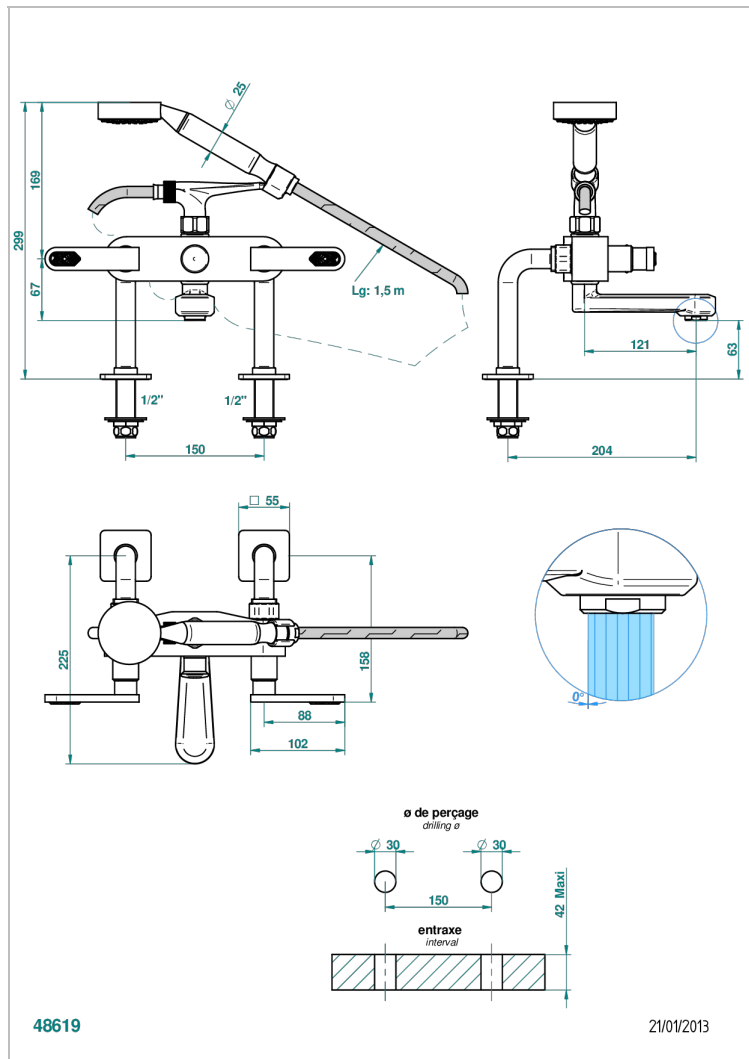

PROFIL LALIQUE CLEAR CRYSTAL WITH LEVER

A6H-13G

Rim mounted 2-hole bath/telephone shower mixer, shower and hose

CHARACTERISTIC

- ACS : 21ACCLY034

TECHNICAL SPECS

- Recommandé : 3 bars (max. 5 bars) - Advised : 43,5 psi (max. 72 psi)
- Bec : 35 l/min à 3 bars - Douchette : 9,5 l/min à 3 bars
- Spout : 9.26 gpm at 43.5 psi - Handshower : 2.5 gpm at 43.5 psi