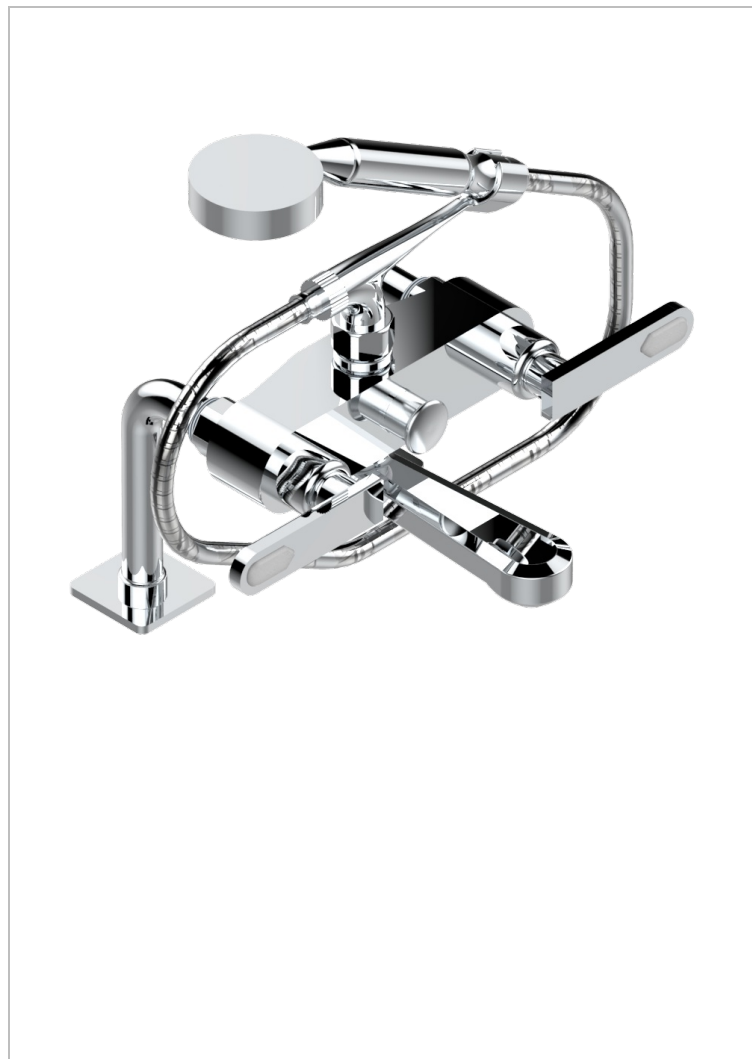

PROFIL LALIQUE CLEAR CRYSTAL WITH LEVER

A6H-13G

Rim mounted 2-hole bath/telephone shower mixer, shower and hose

CHARACTERISTIC

- ACS : 21ACCLY034

TECHNICAL SPECS

- Recommandé : 3 bars (max. 5 bars) - Advised : 43,5 psi (max. 72 psi)
- Bec : 35 l/min à 3 bars - Douchette : 9,5 l/min à 3 bars
- Spout : 9.26 gpm at 43.5 psi - Handshower : 2.5 gpm at 43.5 psi

STANDARDS

AVAILABLE FINITIONS

Antique nickel - H28
Black ceram - D30
Blush PVD - H62
Brass color PVD - H49
Brown bronze color PVD - F33
Gold color PVD - H52

Graphite PVD - H64
Lacquered light bronze - D01
Matt Umber PVD - H67
Matt blush PVD - H60
Matt brass color PVD - H50
Matt brown bronze color PVD - F34