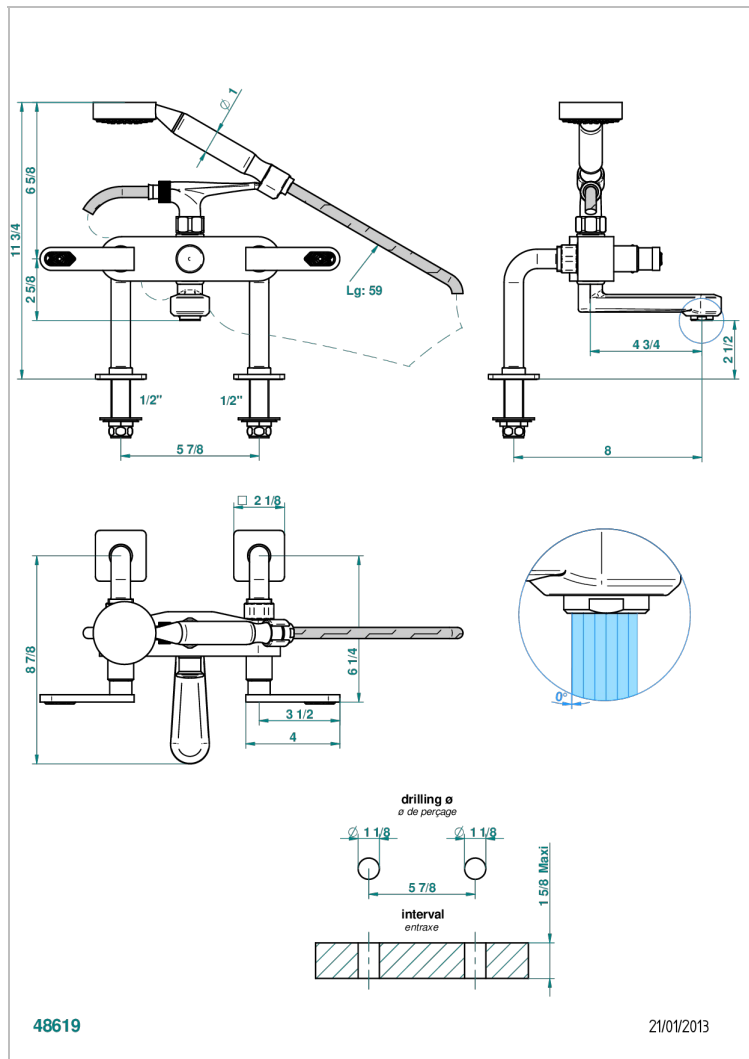

PROFIL LALIQUE CLEAR CRYSTAL WITH LEVER

A6H-13G

Rim mounted 2-hole bath/telephone shower mixer, shower and hose

CHARACTERISTIC

- ACS : 21ACCLY034

TECHNICAL SPECS

- Recommandé : 3 bars (max. 5 bars) - Advised : 43,5 psi (max. 72 psi)
- Bec : 35 l/min à 3 bars - Douchette : 9,5 l/min à 3 bars
- Spout : 9.26 gpm at 43.5 psi - Handshower : 2.5 gpm at 43.5 psi