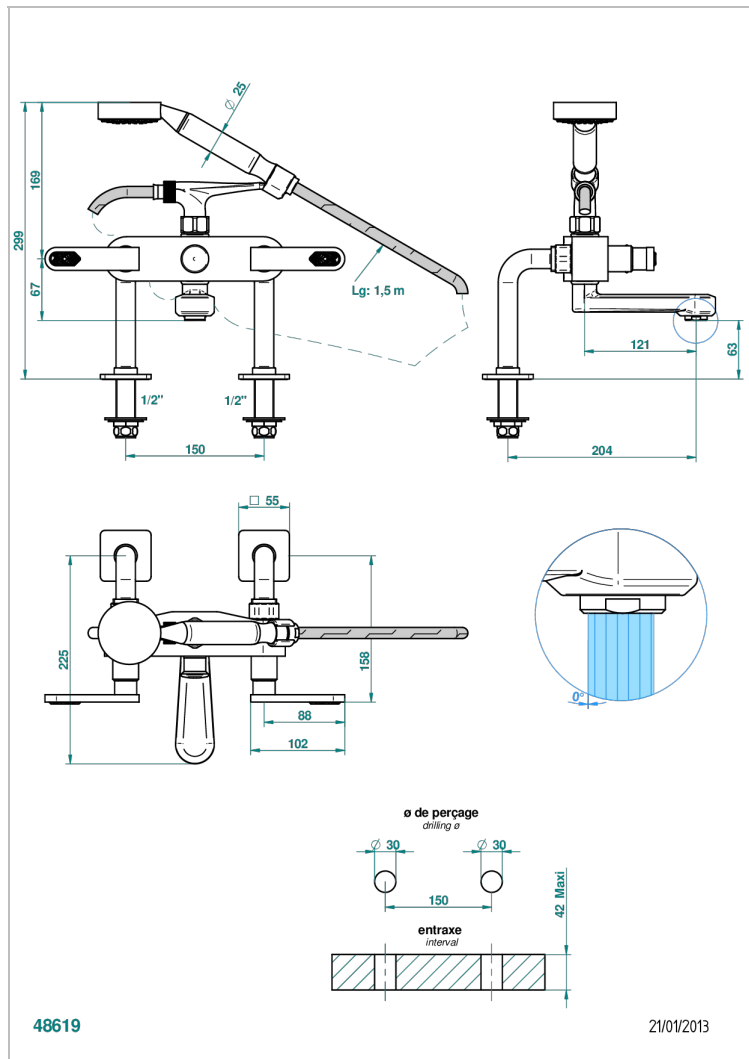

PROFIL LALIQUE CLEAR CRYSTAL WITH LEVER

A6H-13G

Rim mounted 2-hole bath/telephone shower mixer, shower and hose

CHARACTERISTIC

- ACS : 21ACCLY034

STANDARDS

TECHNICAL SPECS

- Recommandé : 3 bars (max. 5 bars) - Advised : 43,5 psi (max. 72 psi)
- Bec : 35 l/min à 3 bars - Douchette : 9,5 l/min à 3 bars
- Spout : 9.26 gpm at 43.5 psi - Handshower : 2.5 gpm at 43.5 psi