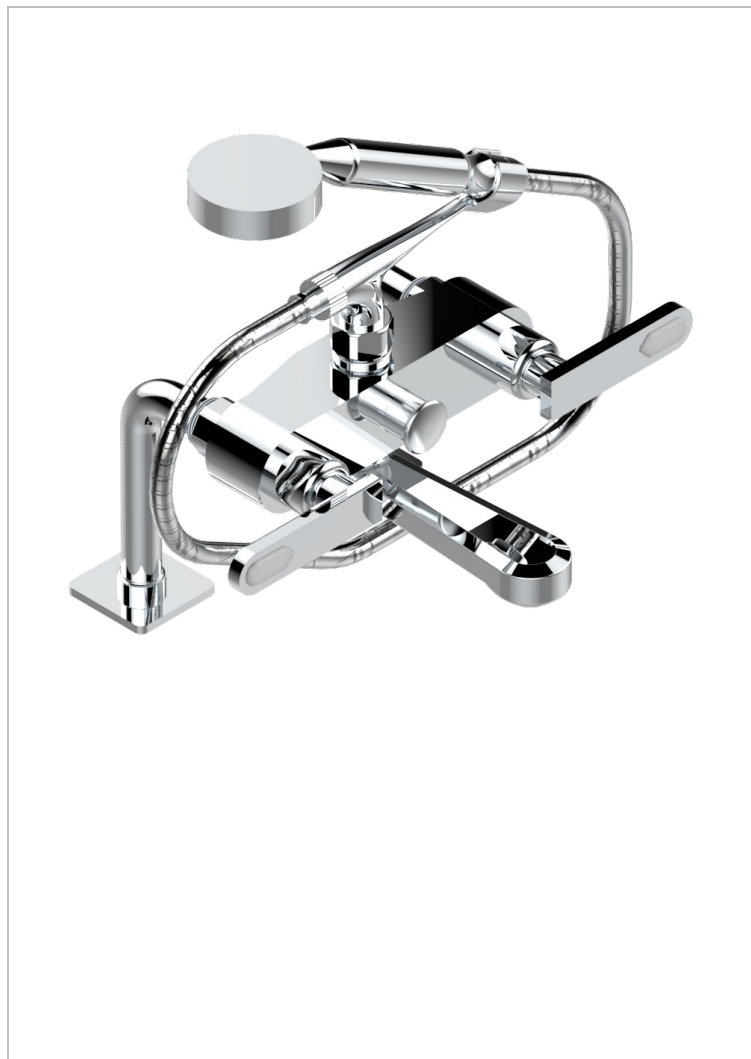

PROFIL LALIQUE CLEAR CRYSTAL WITH LEVER

A6H-13G

Rim mounted 2-hole bath/telephone shower mixer, shower and hose

CHARACTERISTIC

- ACS : 21ACCLY034

STANDARDS

TECHNICAL SPECS

- Recommandé : 3 bars (max. 5 bars) - Advised : 43,5 psi (max. 72 psi)
- Bec : 35 l/min à 3 bars - Douchette : 9,5 l/min à 3 bars
- Spout : 9.26 gpm at 43.5 psi - Handshower : 2.5 gpm at 43.5 psi

AVAILABLE FINITIONS

Antique nickel - H28
Black ceram - D30
Blush PVD - H62
Brass color PVD - H49
Brown bronze color PVD - F33
Gold color PVD - H52

Graphite PVD - H64
Lacquered light bronze - D01
Matt Umber PVD - H67
Matt blush PVD - H60
Matt brass color PVD - H50
Matt brown bronze color PVD - F34