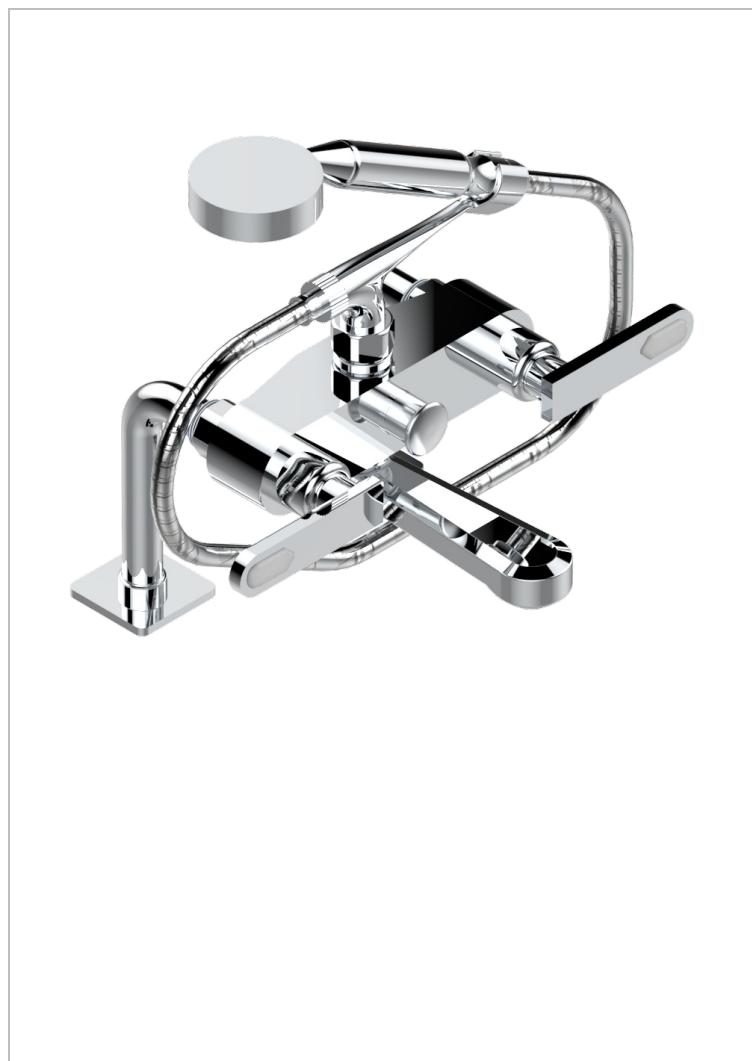

PROFIL LALIQUE CLEAR CRYSTAL WITH LEVER

A6H-13G

Rim mounted 2-hole bath/telephone shower mixer, shower and hose

CHARACTERISTIC

- ACS : 21ACCLY034

TECHNICAL SPECS

- Recommandé : 3 bars (max. 5 bars) - Advised : 43,5 psi (max. 72 psi)
- Bec : 35 l/min à 3 bars - Douchette : 9,5 l/min à 3 bars
- Spout : 9.26 gpm at 43.5 psi - Handshower : 2.5 gpm at 43.5 psi

STANDARDS

AVAILABLE FINITIONS

Antique nickel - H28
Black ceram - D30
Blush PVD - H62
Brass color PVD - H49
Brown bronze color PVD - F33
Gold color PVD - H52

Graphite PVD - H64
Lacquered light bronze - D01
Matt Umber PVD - H67
Matt blush PVD - H60
Matt brass color PVD - H50
Matt brown bronze color PVD - F34