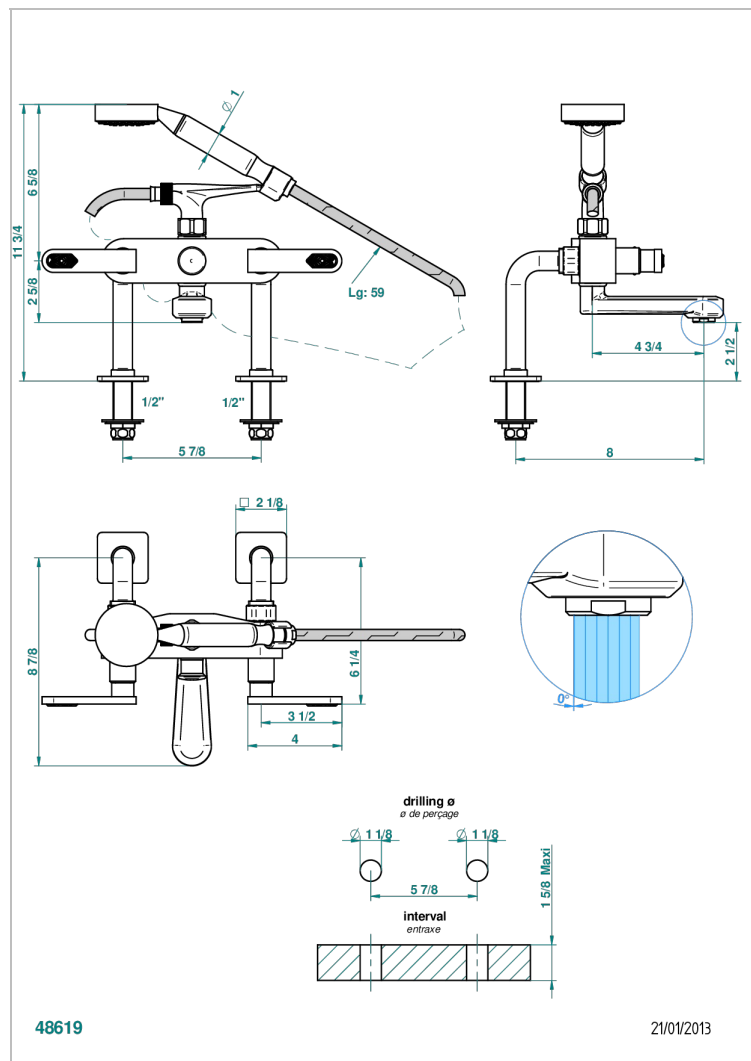

PROFIL LALIQUE CLEAR CRYSTAL WITH LEVER

A6H-13G

Rim mounted 2-hole bath/telephone shower mixer, shower and hose

CHARACTERISTIC

- ACS : 21ACCLY034

TECHNICAL SPECS

- Recommandé : 3 bars (max. 5 bars) - Advised : 43,5 psi (max. 72 psi)
- Bec : 35 l/min à 3 bars - Douchette : 9,5 l/min à 3 bars
- Spout : 9.26 gpm at 43.5 psi - Handshower : 2.5 gpm at 43.5 psi