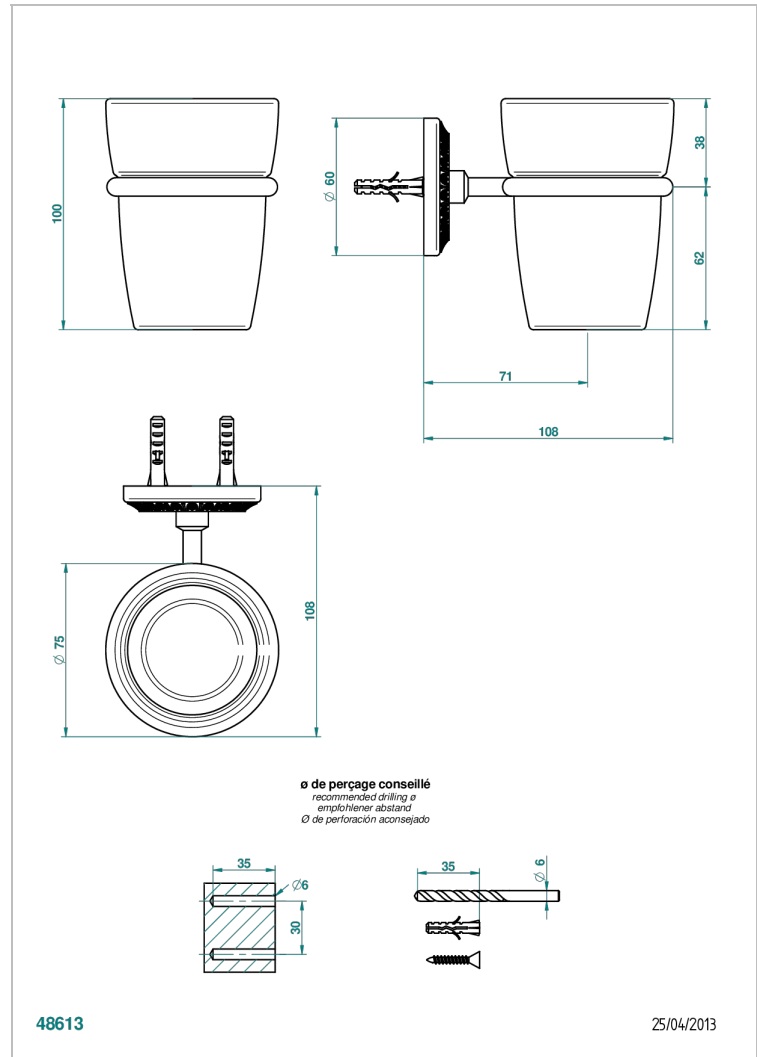

MALMAISON PORTORO

U95-536

Wall mounted glass tumbler and holder

THG[®]
PARIS

CHARACTERISTIC

- Malmaison Portoro
- Wall mounted glass tumbler and holder

AVAILABLE FINITIONS

Antique nickel - H28
Black ceram - D30
Lacquered light bronze - D01
Matt chrome - C02
Matt gold - F07
Matt nickel (color finish) - C01

Polished chrome (color finish) - A02
Polished chrome / Polished gold (color finish) - G02
Polished gold (color finish) - F01
Polished nickel - B01
Soft gold - F30
Soft matt gold - F31

Varnished matt antique red copper (color finish) - H07