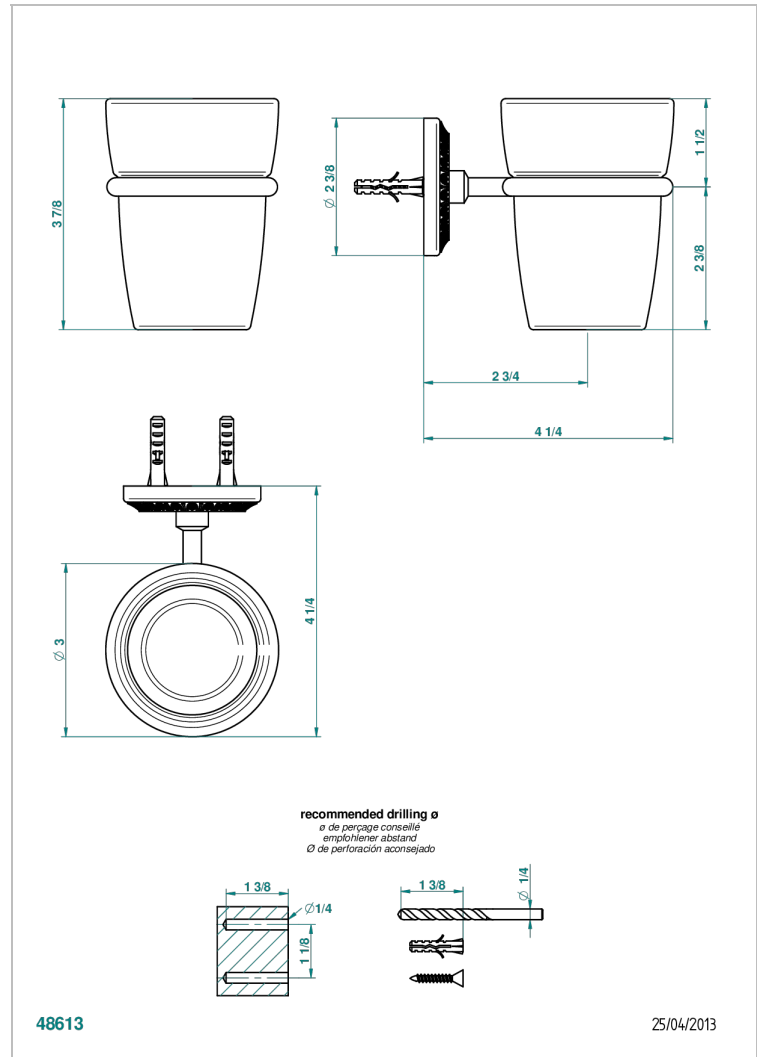

MALMAISON METAL

U93-536

Tumbler holder, wall mounted

THG[®]
PARIS

CHARACTERISTIC

- Malmaison Metal
- Tumbler holder, wall mounted

AVAILABLE FINITIONS

Black ceram - D30
Chrome polished - A02
Chrome polished / gold polished - G02
Copper antique matt, coated - H07
Gold mat - F07
Gold polished - F01