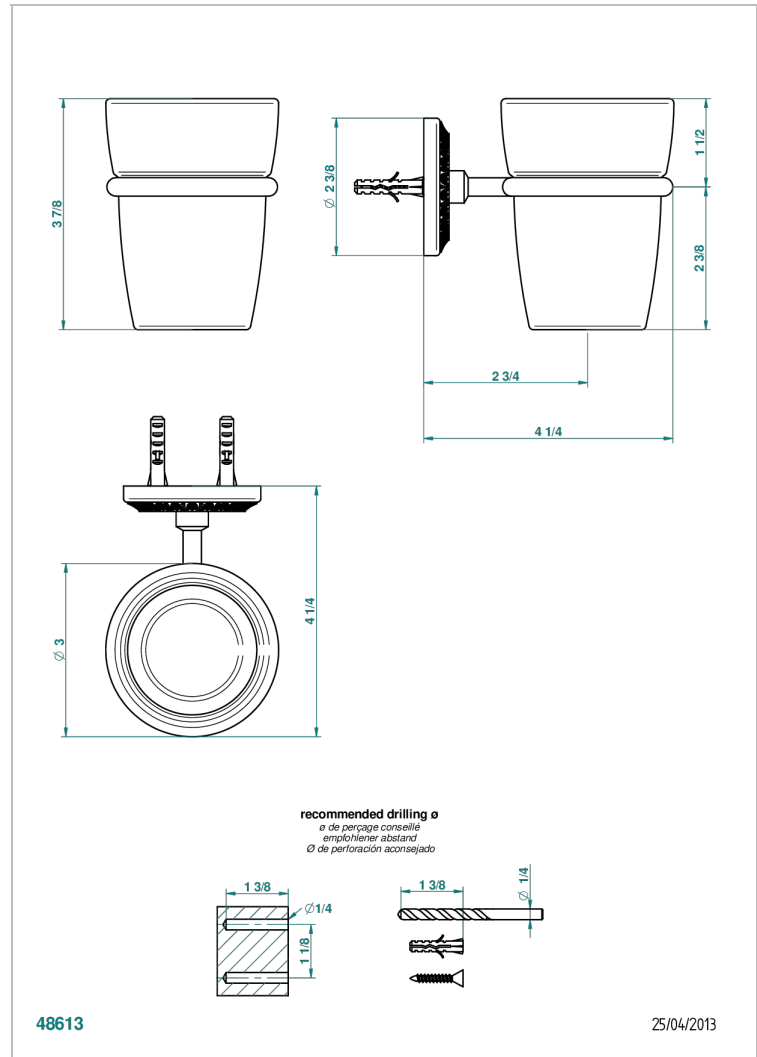

# MALMAISON METAL

U93-536

Wall mounted glass tumbler and holder

THG<sup>®</sup>  
PARIS

## CHARACTERISTIC

- Malmaison Metal
- Wall mounted glass tumbler and holder

Varnished matt antique red copper (color finish) - H07