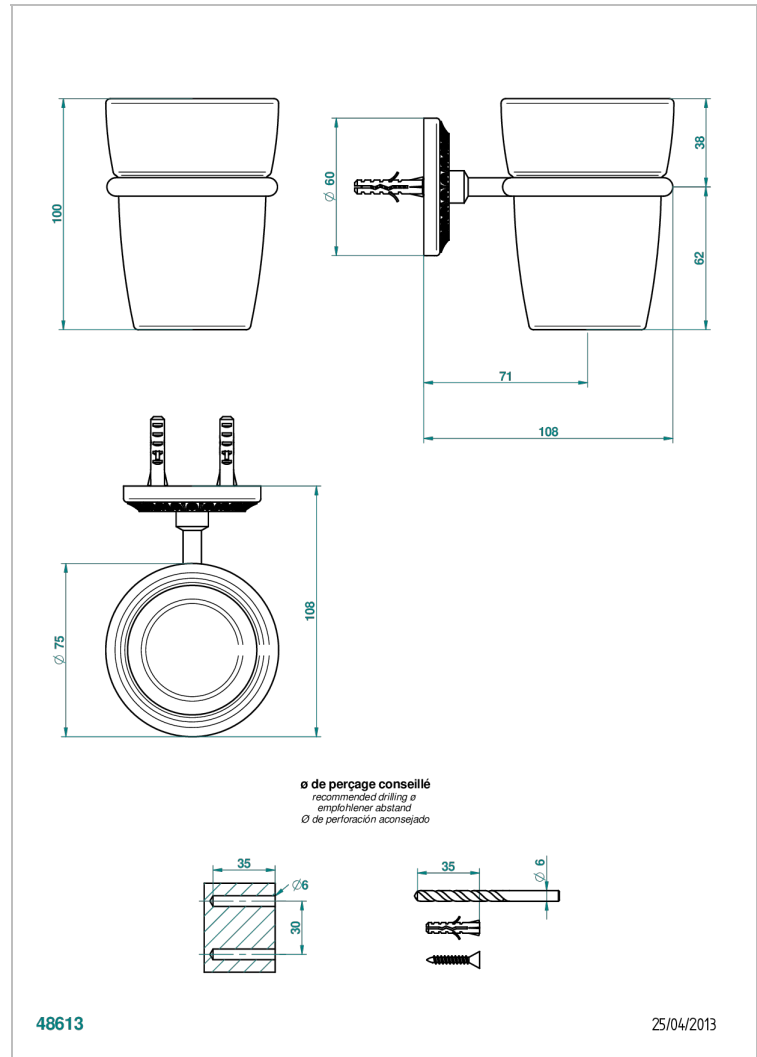

MALMAISON METAL

U93-536

Wall mounted glass tumbler and holder

THG[®]
PARIS

CHARACTERISTIC

- Malmaison Metal
- Wall mounted glass tumbler and holder

AVAILABLE FINITIONS

Antique nickel - H28
Black ceram - D30
Lacquered light bronze - D01
Matt chrome - C02
Matt gold - F07
Matt nickel (color finish) - C01

Polished chrome (color finish) - A02
Polished chrome / Polished gold (color finish) - G02
Polished gold (color finish) - F01
Polished nickel - B01
Soft gold - F30
Soft matt gold - F31

Varnished matt antique red copper (color finish) - H07