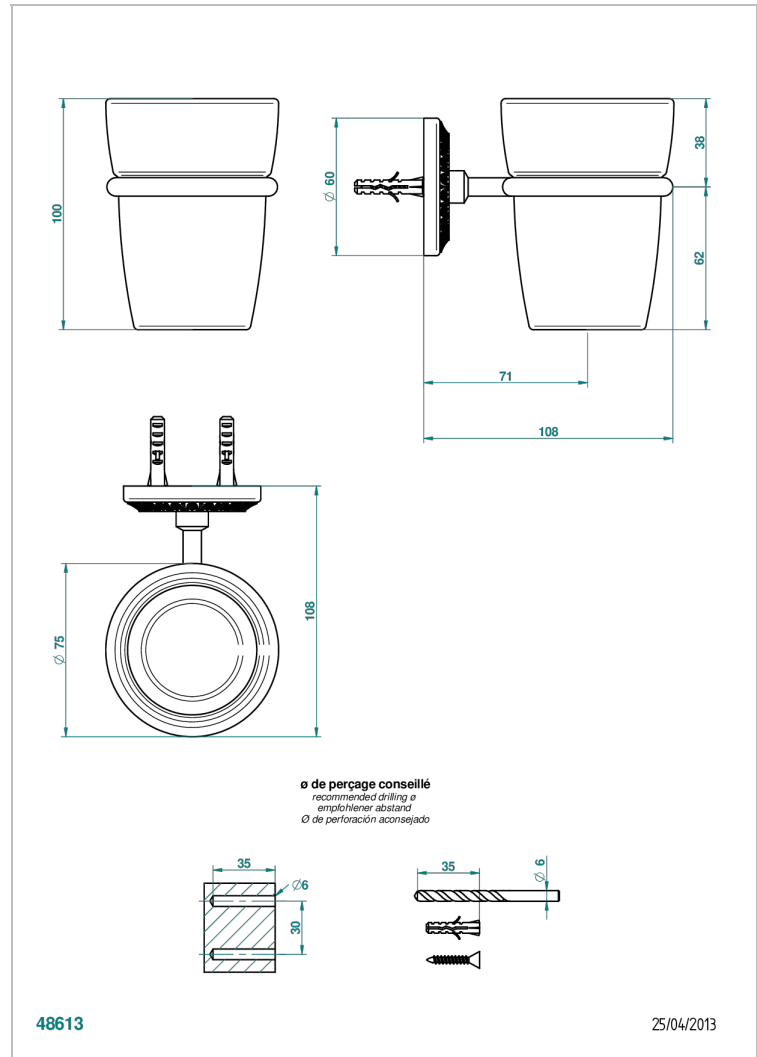

# MALMAISON METAL

U93-536

Wall mounted glass tumbler and holder

THG<sup>®</sup>  
PARIS

## CHARACTERISTIC

- Malmaison Metal
- Wall mounted glass tumbler and holder

Varnished matt antique red copper (color finish) - H07