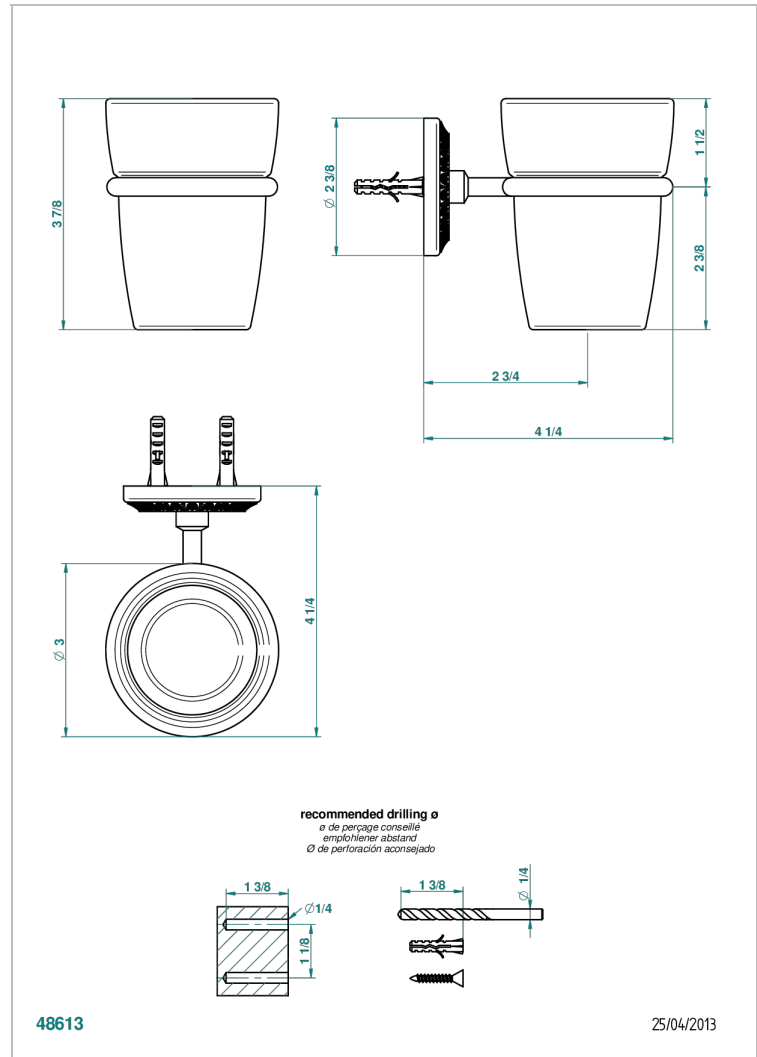

MALMAISON METAL

U93-536

Wall mounted glass tumbler and holder

THG[®]
PARIS

CHARACTERISTIC

- Malmaison Metal
- Wall mounted glass tumbler and holder

AVAILABLE FINITIONS

Antique nickel - H28
Black ceram - D30
Lacquered light bronze - D01
Matt chrome - C02
Matt gold - F07
Matt nickel (color finish) - C01