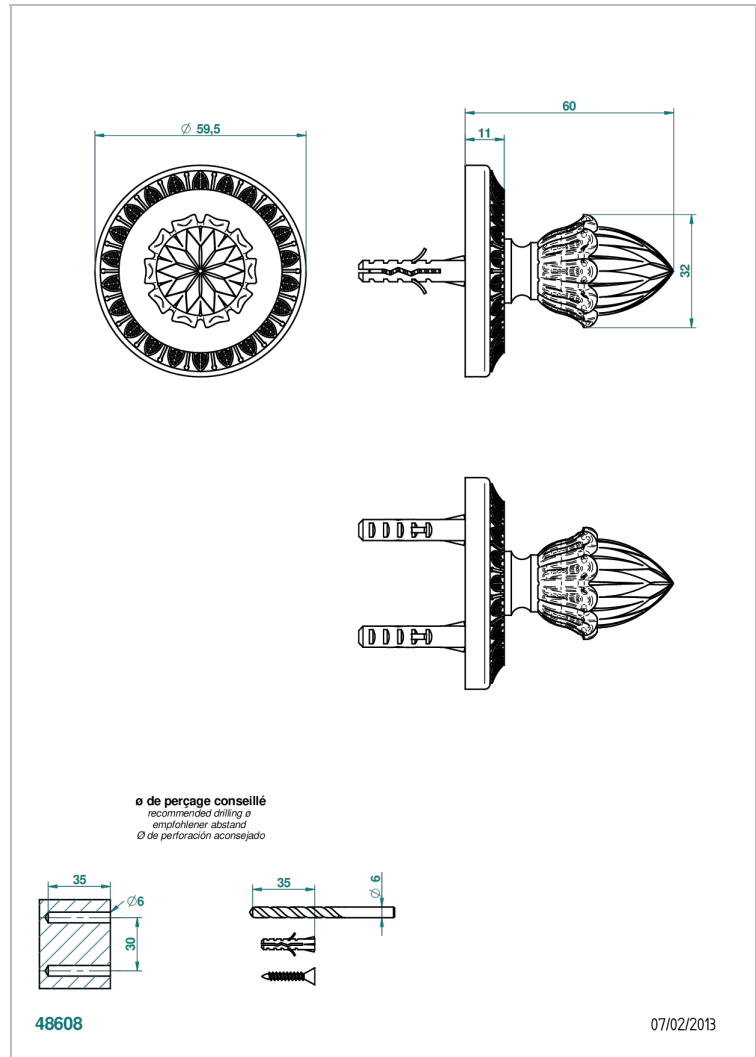

# MALMAISON PORTORO

U95-517

Single robe hook

THG<sup>®</sup>  
PARIS

## CHARACTERISTIC

- Malmaison Portoro
- Single robe hook

Varnished matt antique red copper (color finish) - H07