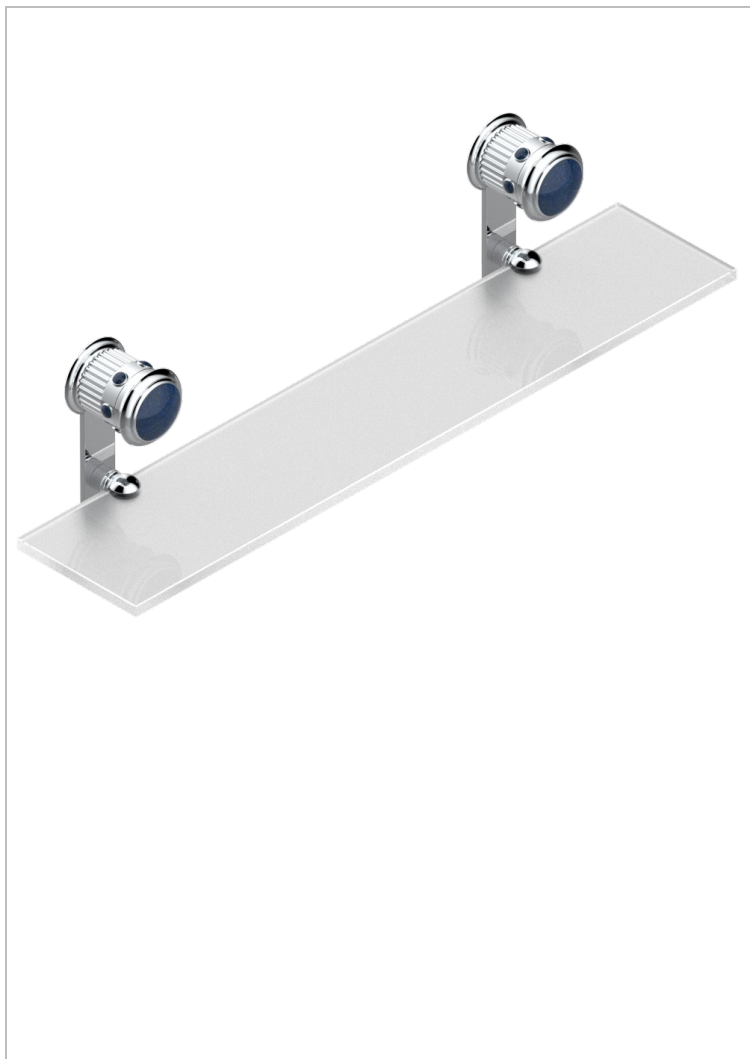

TROCADERO LAPIS LAZULI

U7B-564

Glass shelf with brackets

THG[®]
PARIS

CHARACTERISTIC

- Trocadéro Lapis Lazuli
- Glass shelf with brackets

AVAILABLE FINITIONS

Black ceram - D30
 Blush PVD - H62
 Brass color PVD - H49
 Brown bronze color PVD - F33
 Chrome polished - A02
 Chrome polished / gold polished - G02

Gold color PVD - H52
 Gold mat - F07
 Gold polished - F01
 Graphite PVD - H64
 Matt Umber PVD - H67
 Matt blush PVD - H60

Matt brass color PVD - H50
 Matt brown bronze color PVD - F34
 Matt chrome (American satin) - C02
 Matt gold color PVD - H53
 Matt graphite PVD - H65
 Matt nickel (American satin) - C01

Matt nickel color PVD - H56
 Nickel antique / Sovereign - H28
 Nickel color PVD - H55
 Nickel polished - B01
 Soft gold - F30
 Soft matt gold - F31

Umber PVD - H66