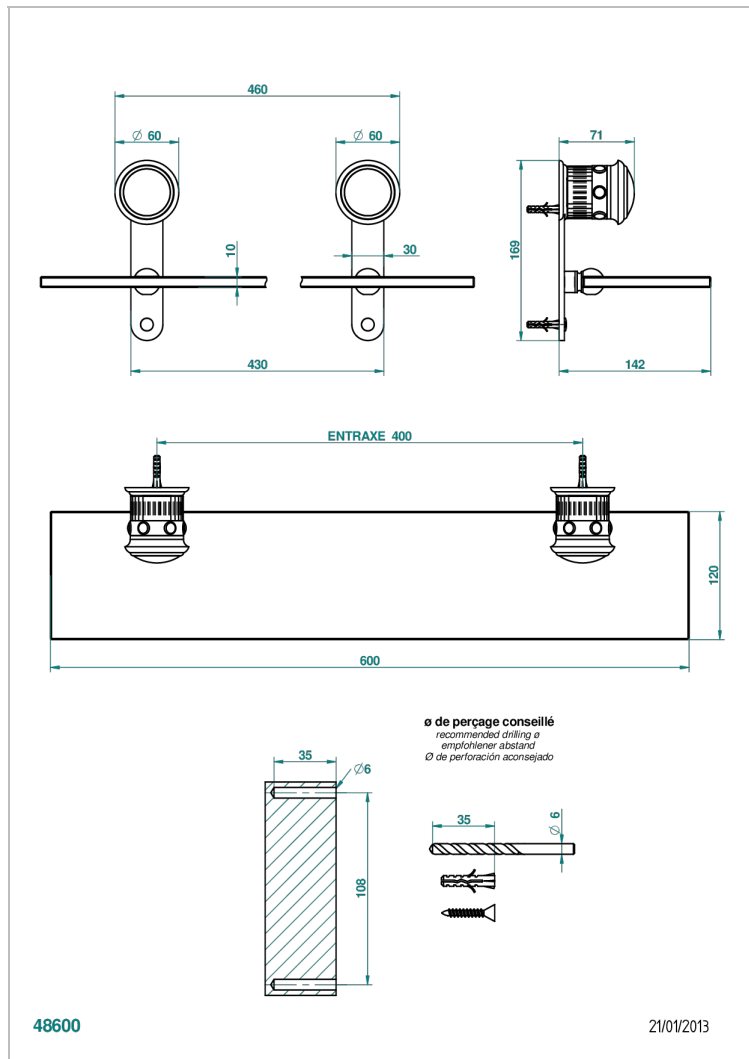

TROCADERO LAPIS LAZULI

U7B-564

Glass shelf with brackets

THG[®]
PARIS

CHARACTERISTIC

- Trocadéro Lapis Lazuli
- Glass shelf with brackets

AVAILABLE FINITIONS

Black ceram - D30
 Blush PVD - H62
 Brass color PVD - H49
 Brown bronze color PVD - F33
 Chrome polished - A02
 Chrome polished / gold polished - G02