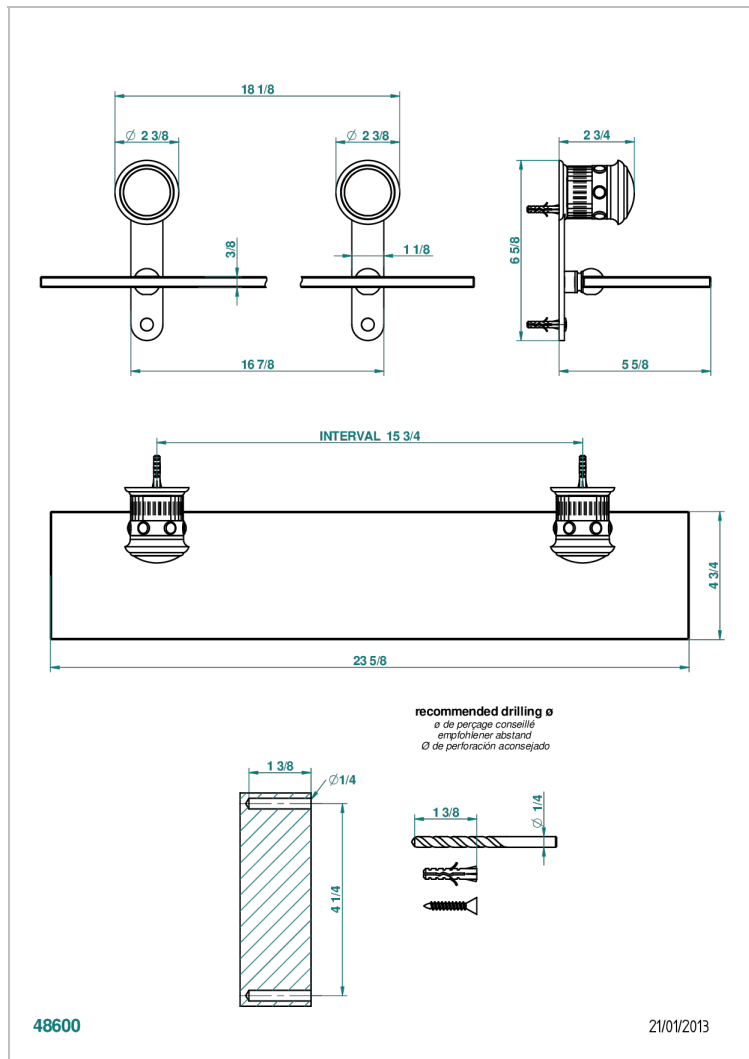

# TROCADERO LAPIS LAZULI

U7B-564

Glass shelf with brackets