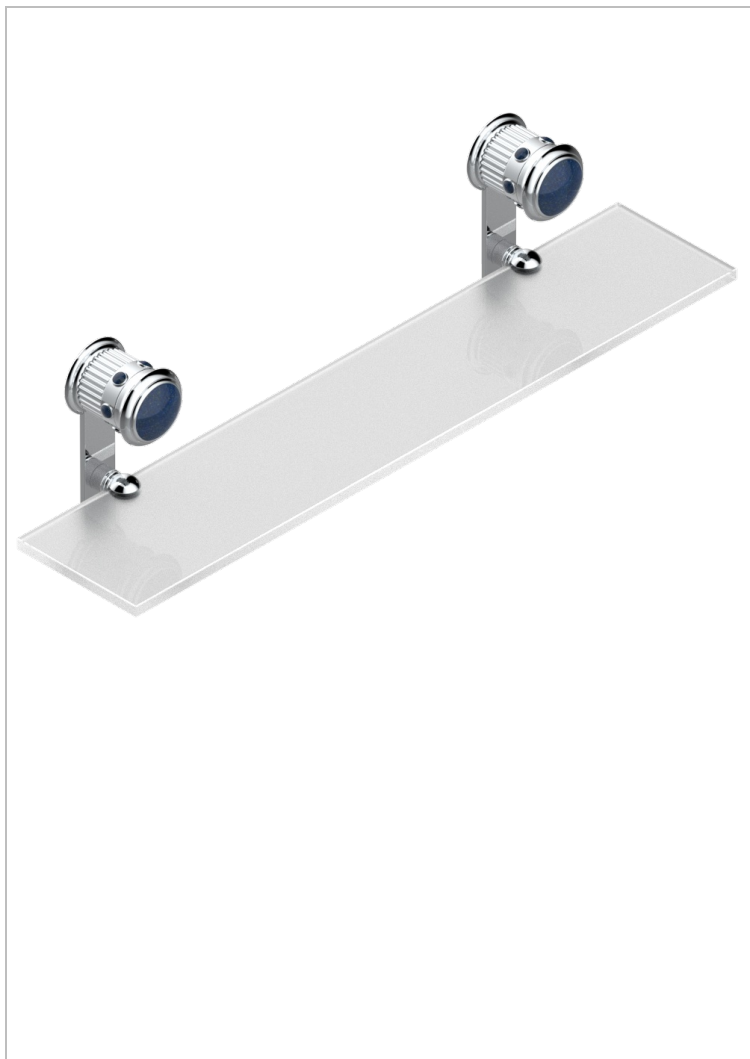

# TROCADERO LAPIS LAZULI

U7B-564

Glass shelf with brackets

## CHARACTERISTIC

- Trocadéro Lapis Lazuli
- Glass shelf with brackets

## AVAILABLE FINITIONS

Black ceram - D30  
 Blush PVD - H62  
 Brass color PVD - H49  
 Brown bronze color PVD - F33  
 Chrome polished - AO2  
 Chrome polished / gold polished - G02

Gold color PVD - H52  
 Gold mat - F07  
 Gold polished - F01  
 Graphite PVD - H64  
 Matt Umber PVD - H67  
 Matt blush PVD - H60

Matt brass color PVD - H50  
 Matt brown bronze color PVD - F34  
 Matt chrome (American satin) - CO2  
 Matt gold color PVD - H53  
 Matt graphite PVD - H65  
 Matt nickel (American satin) - CO1

Matt nickel color PVD - H56  
 Nickel antique / Sovereign - H28  
 Nickel color PVD - H55  
 Nickel polished - B01  
 Soft gold - F30  
 Soft matt gold - F31