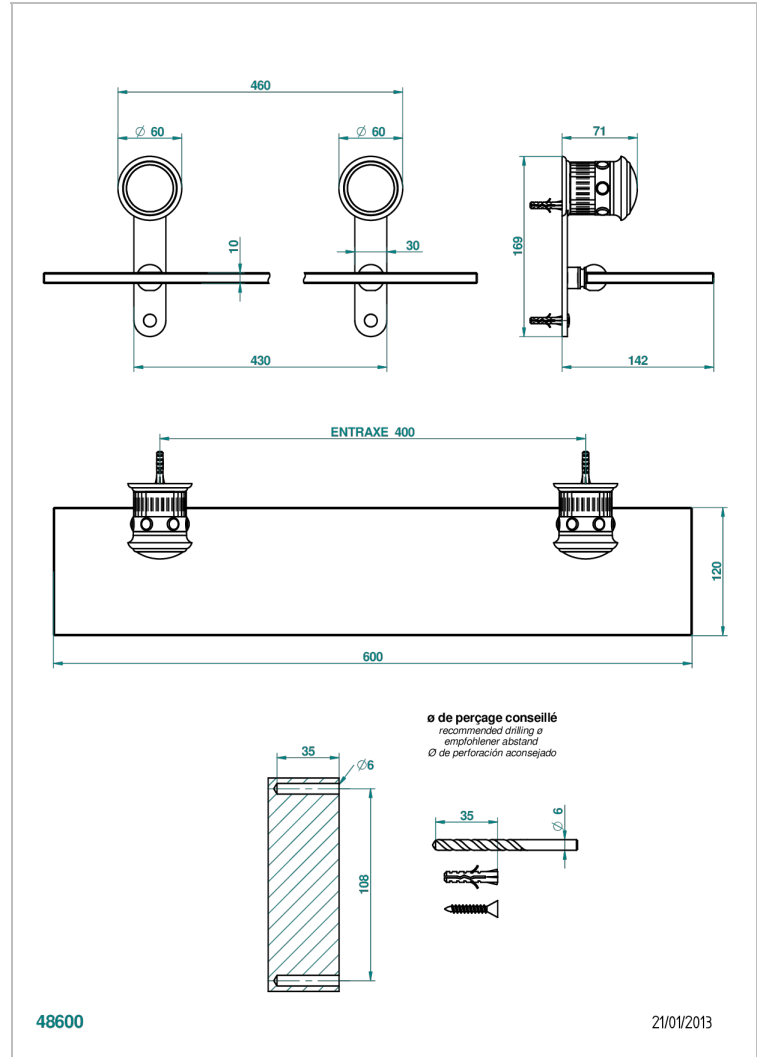

TROCADERO LAPIS LAZULI

U7B-564

Glass shelf with supports

THG[®]
PARIS

CHARACTERISTIC

- Trocadéro Lapis Lazuli
- Glass shelf with supports

AVAILABLE FINITIONS

Antique nickel - H28
Black ceram - D30
Blush PVD - H62
Brass color PVD - H49
Brown bronze color PVD - F33
Gold color PVD - H52