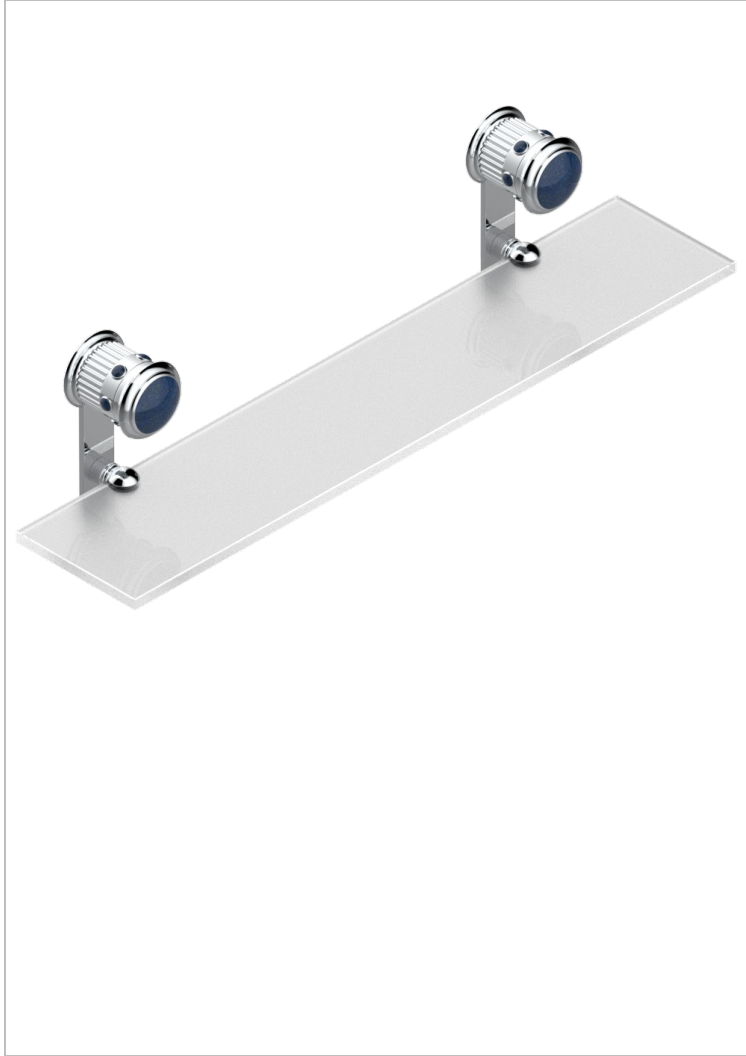

TROCADERO LAPIS LAZULI

U7B-564

Glass shelf with supports

THG[®]
PARIS

CHARACTERISTIC

- Trocadéro Lapis Lazuli
- Glass shelf with supports

AVAILABLE FINITIONS

Antique nickel - H28
Black ceram - D30
Blush PVD - H62
Brass color PVD - H49
Brown bronze color PVD - F33
Gold color PVD - H52

Graphite PVD - H64
Matt Umber PVD - H67
Matt blush PVD - H60
Matt brass color PVD - H50
Matt brown bronze color PVD - F34
Matt chrome - C02

Matt gold - F07
Matt gold color PVD - H53
Matt graphite PVD - H65
Matt nickel (color finish) - C01
Matt nickel color PVD - H56
Nickel color PVD - H55

Polished chrome (color finish) - A02
Polished chrome / Polished gold (color finish) - G02
Polished gold (color finish) - F01
Polished nickel - B01
Soft gold - F30
Soft matt gold - F31

Umber PVD - H66