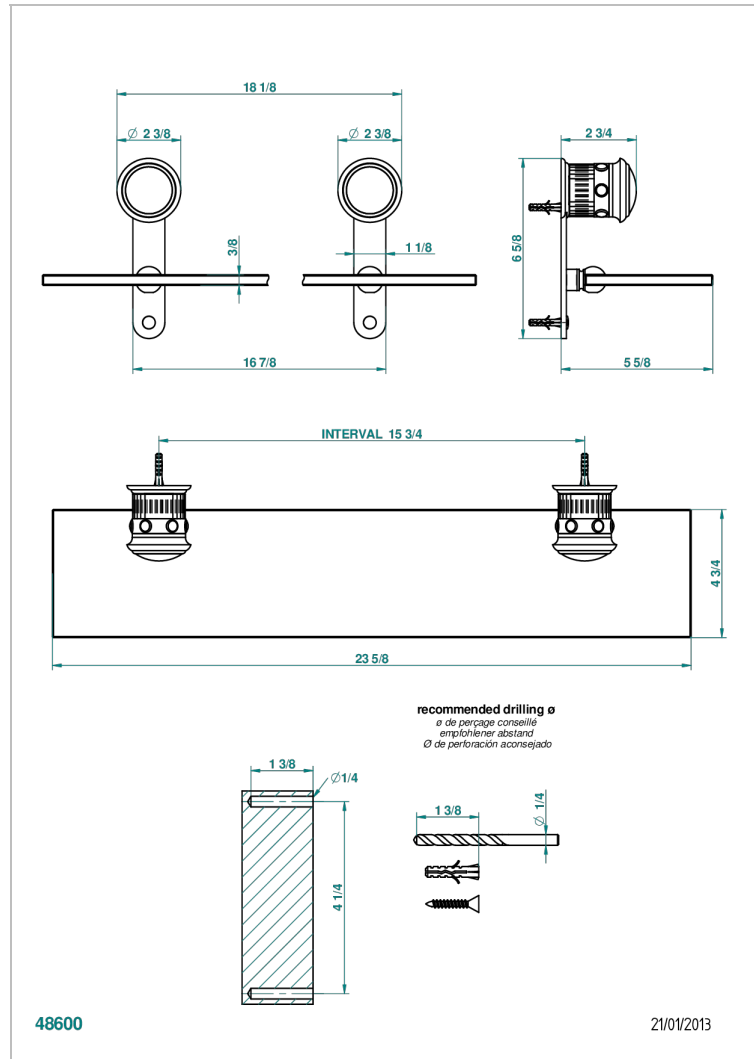

TROCADERO LAPIS LAZULI

U7B-564

Glass shelf with supports

CHARACTERISTIC

- Trocadero Lapis Lazuli
- Glass shelf with supports

AVAILABLE FINITIONS

Antique nickel - H28
Black ceram - D30
Blush PVD - H62
Brass color PVD - H49
Brown bronze color PVD - F33
Gold color PVD - H52