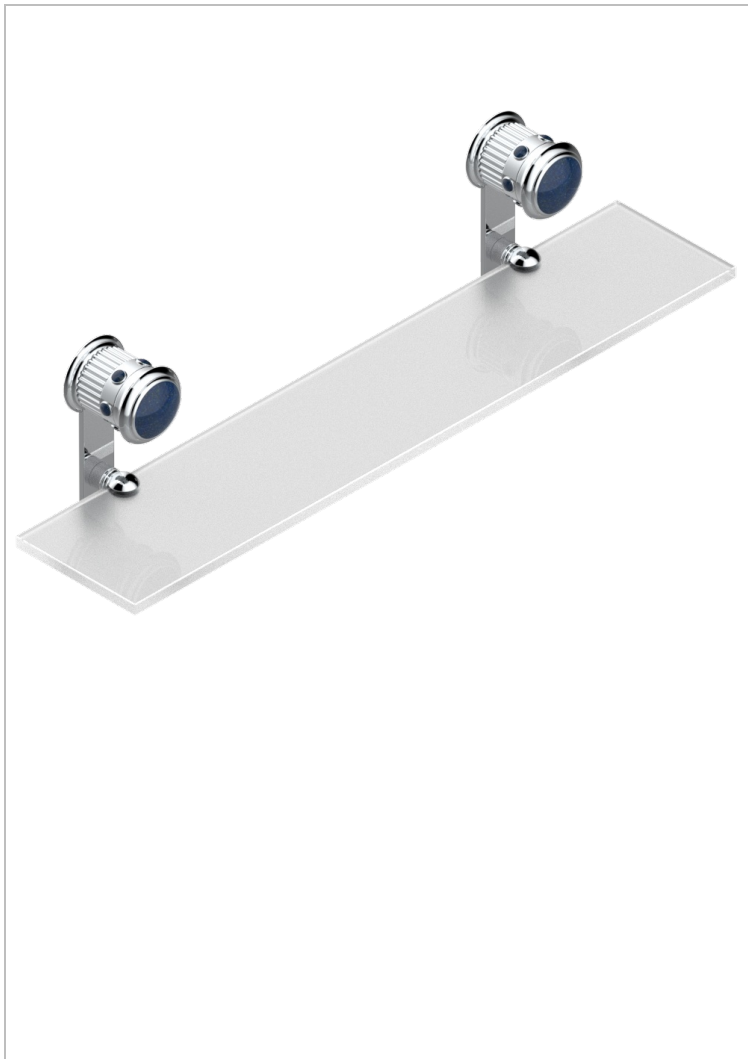

TROCADERO LAPIS LAZULI

U7B-564

Glass shelf with supports

CHARACTERISTIC

- Trocadero Lapis Lazuli
- Glass shelf with supports

AVAILABLE FINITIONS

Antique nickel - H28
Black ceram - D30
Blush PVD - H62
Brass color PVD - H49
Brown bronze color PVD - F33
Gold color PVD - H52

Graphite PVD - H64
Matt Umber PVD - H67
Matt blush PVD - H60
Matt brass color PVD - H50
Matt brown bronze color PVD - F34
Matt chrome - C02

Matt gold - F07
Matt gold color PVD - H53
Matt graphite PVD - H65
Matt nickel (color finish) - C01
Matt nickel color PVD - H56
Nickel color PVD - H55

Polished chrome (color finish) - A02
Polished chrome / Polished gold (color finish) - G02
Polished gold (color finish) - F01
Polished nickel - B01
Soft gold - F30
Soft matt gold - F31
Umber PVD - H66