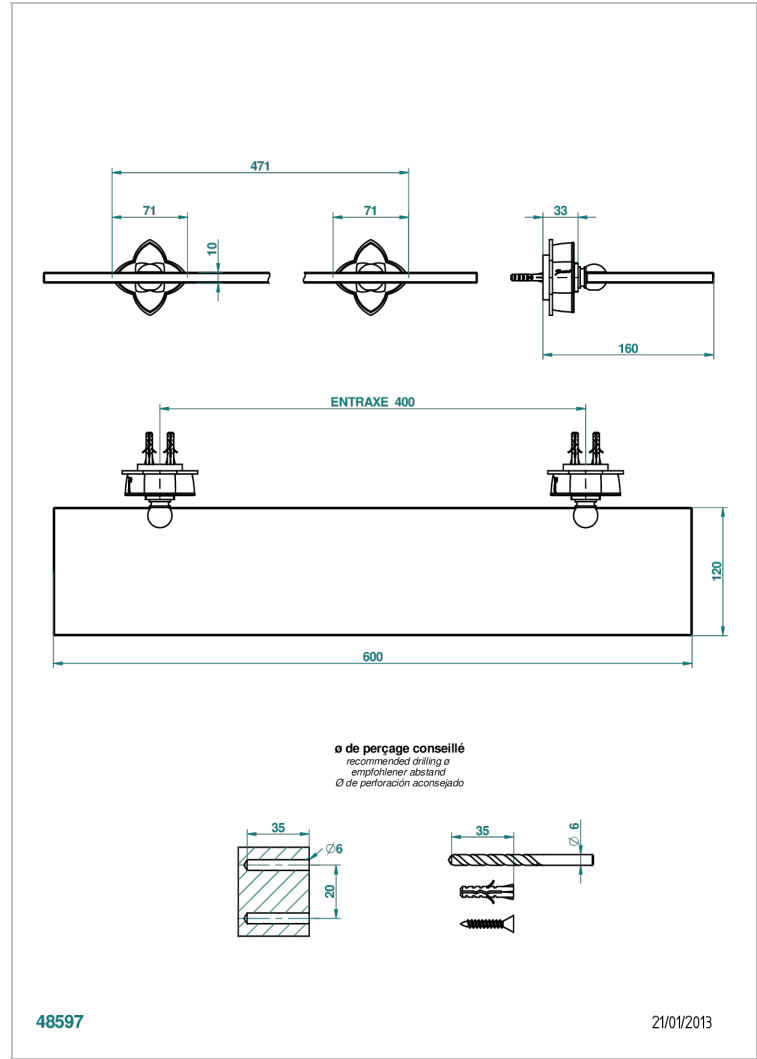

PETALE DE CRISTAL - CLEAR CRYSTAL FINE GOLD THREAD

U6E-564

Glass shelf with brackets

CHARACTERISTIC

- Pétale de Cristal - Clear crystal fine gold thread
- Glass shelf with brackets

AVAILABLE FINITIONS

Black ceram - D30
Blush PVD - H62
Brass color PVD - H49
Brown bronze color PVD - F33
Chrome polished - A02
Chrome polished / gold polished - G02