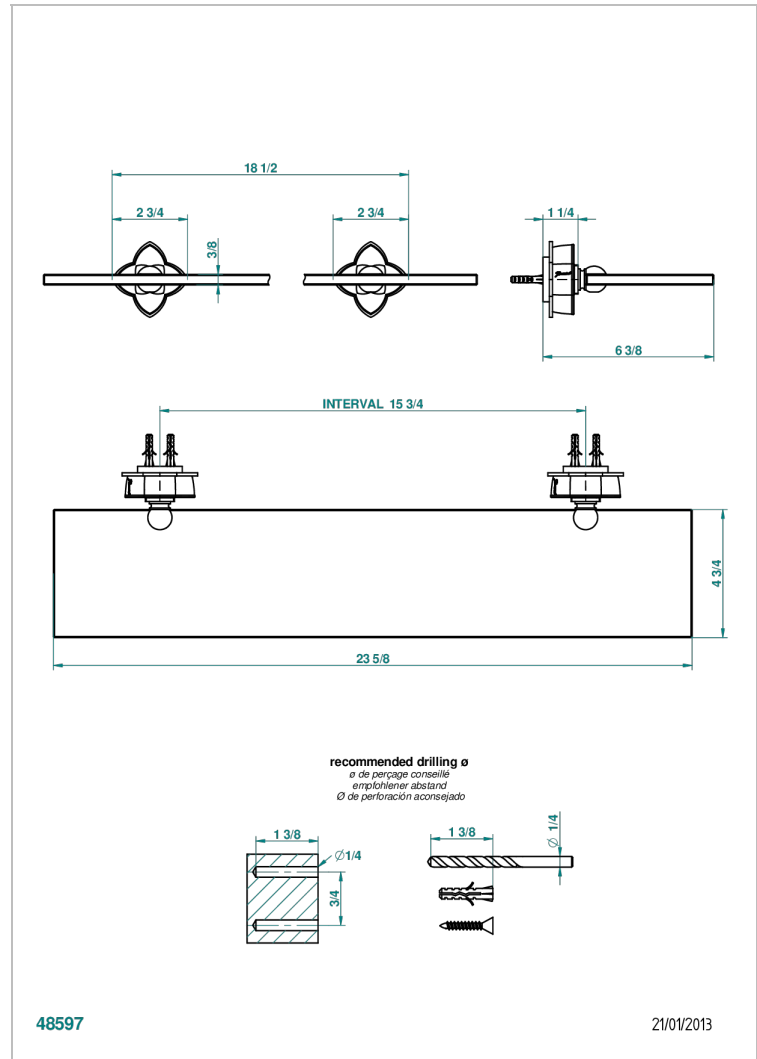

PETALE DE CRISTAL - CLEAR CRYSTAL FINE GOLD THREAD

U6E-564

Glass shelf with brackets

48597

21/01/2013

CHARACTERISTIC

- Pétale de Cristal - Clear crystal fine gold thread
- Glass shelf with brackets

AVAILABLE FINITIONS