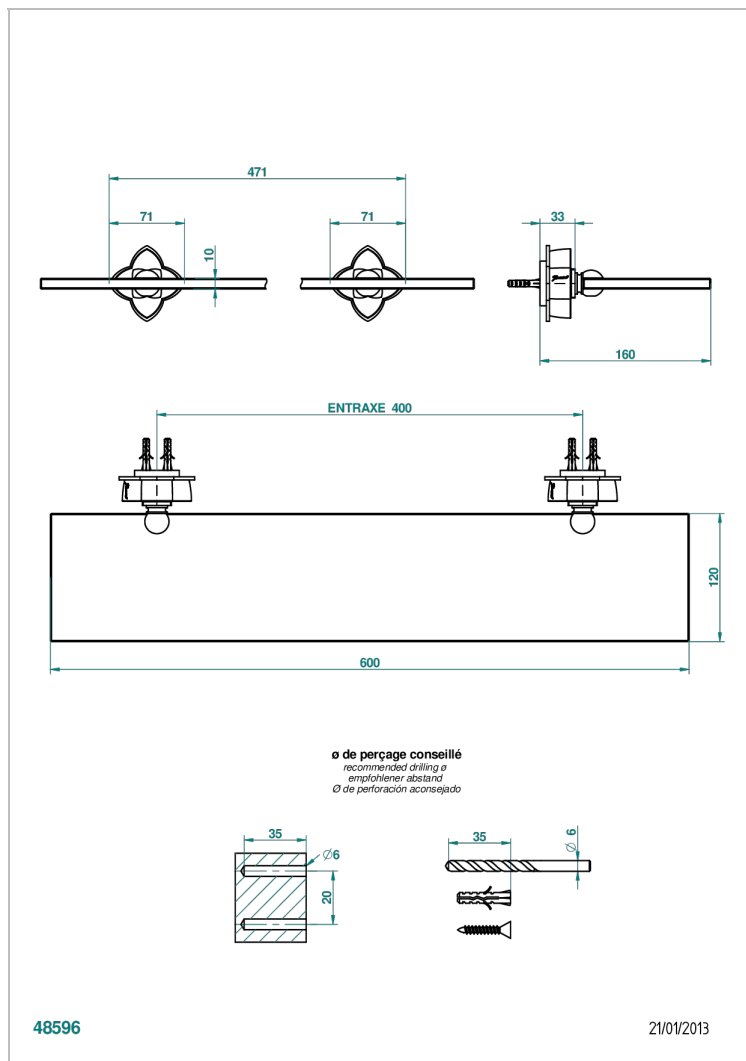

PETALE DE CRISTAL - BLACK CRYSTAL

U6D-564

Glass shelf with brackets

CHARACTERISTIC

- Pétale de Cristal - Black crystal
- Glass shelf with brackets

AVAILABLE FINITIONS

Black ceram - D30
Blush PVD - H62
Brass color PVD - H49
Brown bronze color PVD - F33
Chrome polished - A02
Chrome polished / gold polished - G02