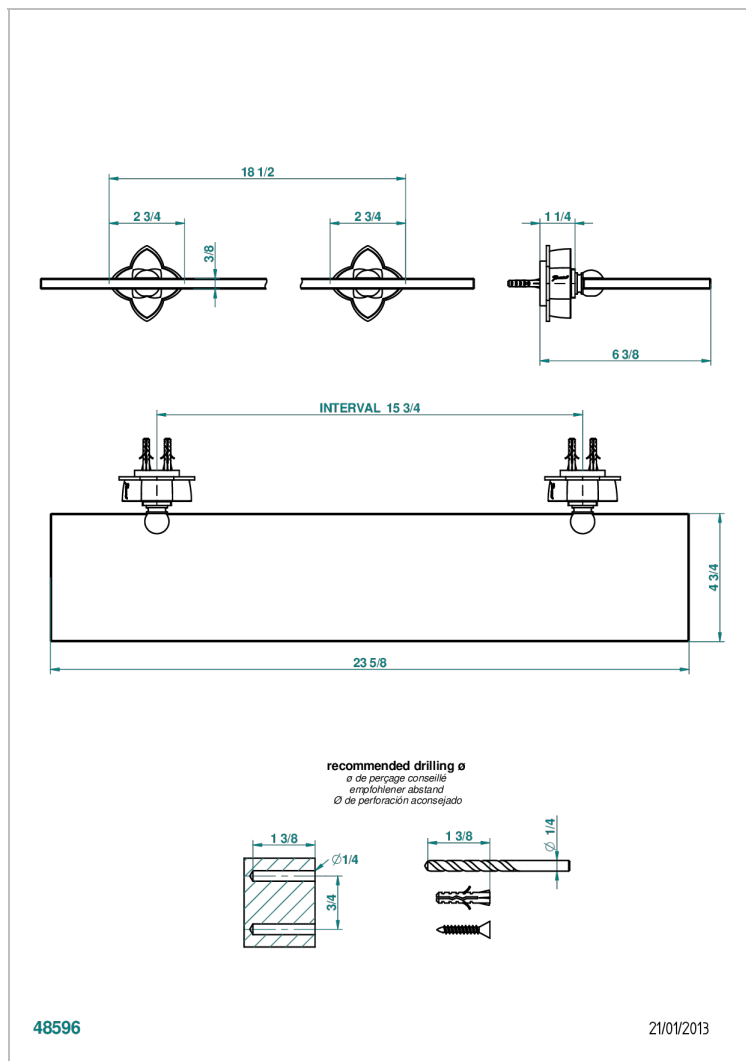

PETALE DE CRISTAL - BLACK CRYSTAL

U6D-564

Glass shelf with brackets

CHARACTERISTIC

- Pétale de Cristal - Black crystal
- Glass shelf with brackets

AVAILABLE FINITIONS

Black ceram - D30
 Blush PVD - H62
 Brass color PVD - H49
 Brown bronze color PVD - F33
 Chrome polished - A02
 Chrome polished / gold polished - G02