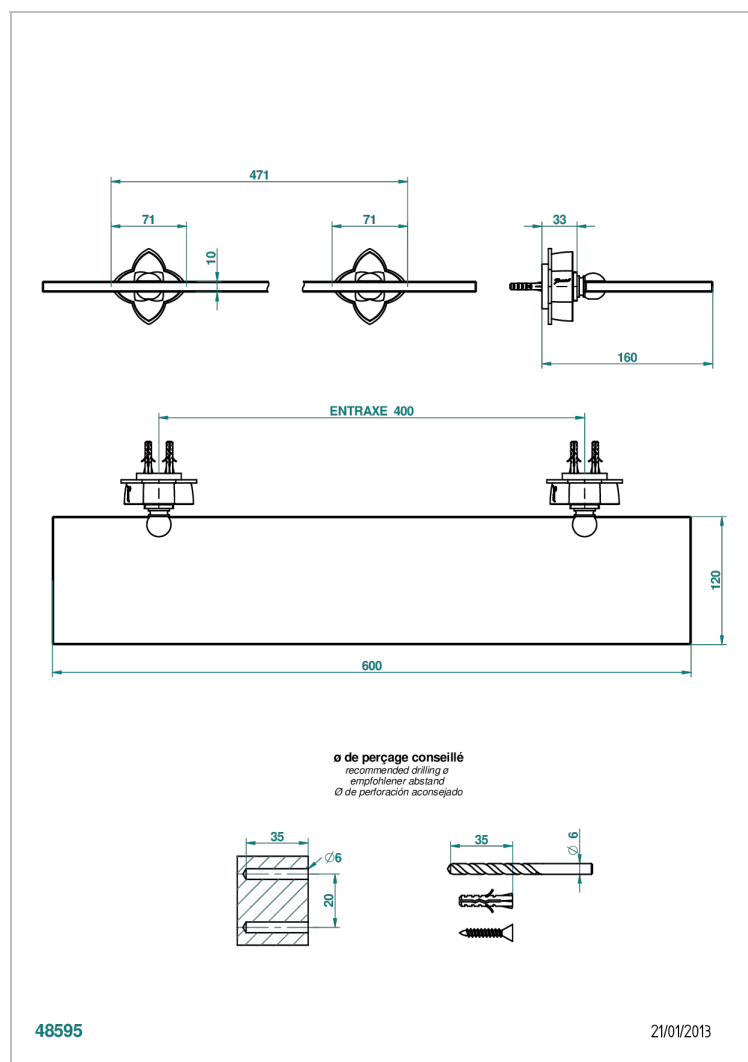

PETALE DE CRISTAL - RED CRYSTAL

U6C-564

Glass shelf with brackets

CHARACTERISTIC

- Pétale de Cristal - Red crystal
- Glass shelf with brackets

AVAILABLE FINITIONS

Black ceram - D30
Blush PVD - H62
Brass color PVD - H49
Brown bronze color PVD - F33
Chrome polished - A02
Chrome polished / gold polished - G02