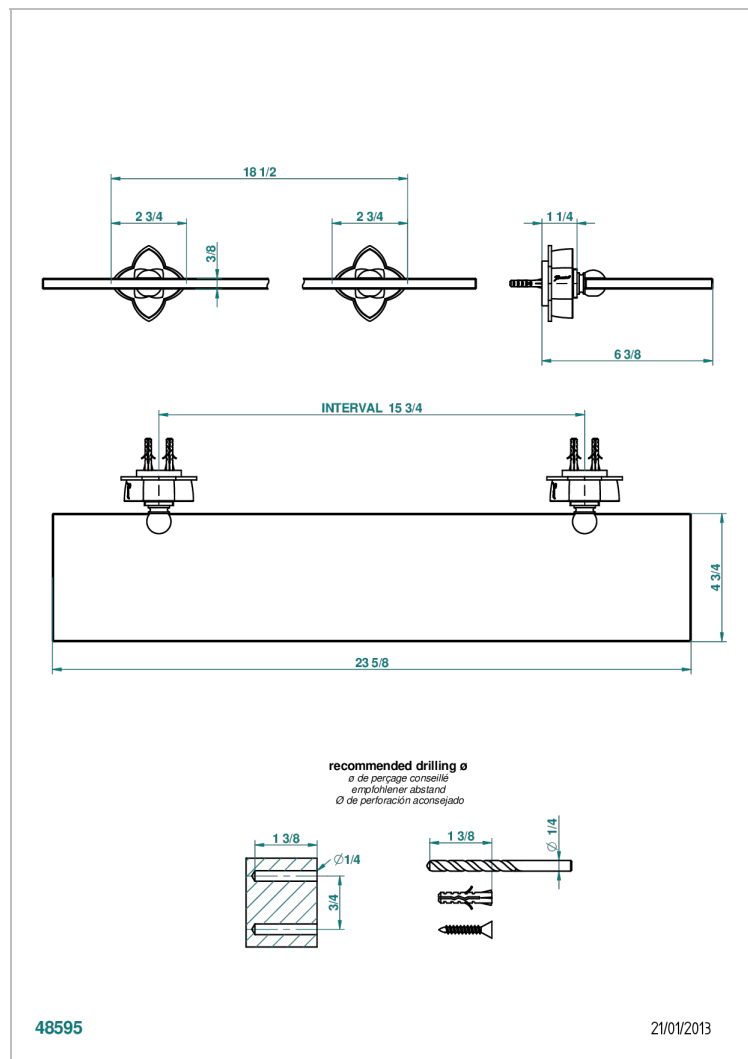

PETALE DE CRISTAL - RED CRYSTAL

U6C-564

Glass shelf with brackets

48595

21/01/2013

CHARACTERISTIC

- Pétale de Cristal - Red crystal
- Glass shelf with brackets

AVAILABLE FINITIONS