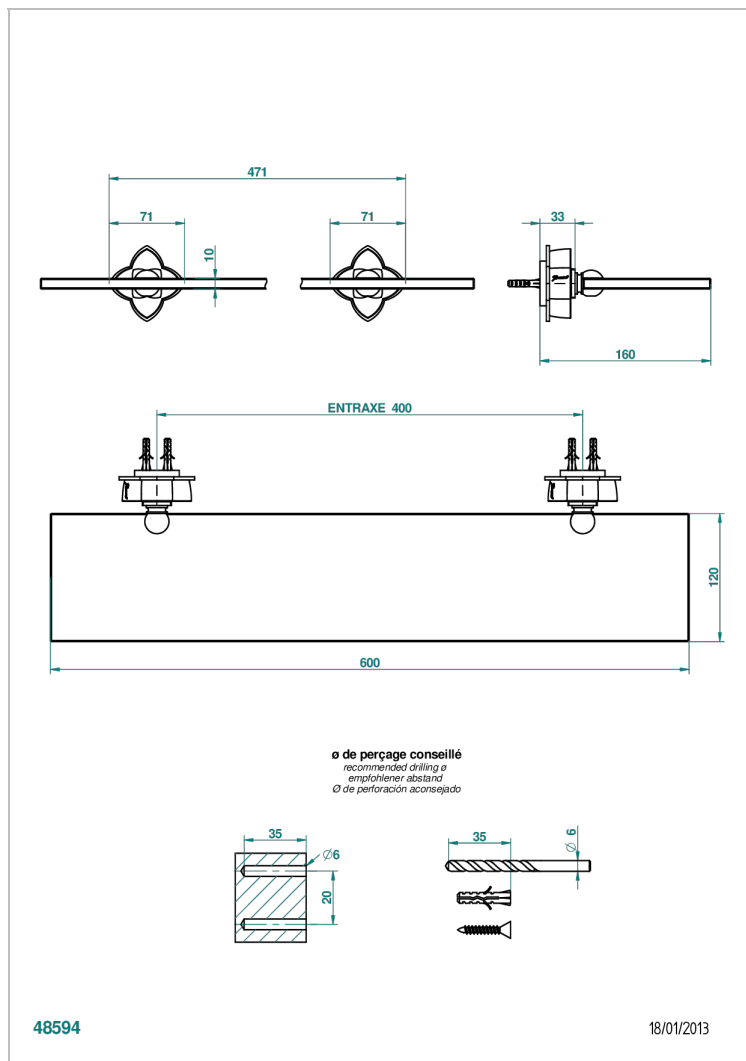

PETALE DE CRISTAL - BLUE CRYSTAL

U6B-564

Glass shelf with brackets

CHARACTERISTIC

- Pétale de Cristal - Blue crystal
- Glass shelf with brackets

AVAILABLE FINITIONS

Black ceram - D30

Blush PVD - H62