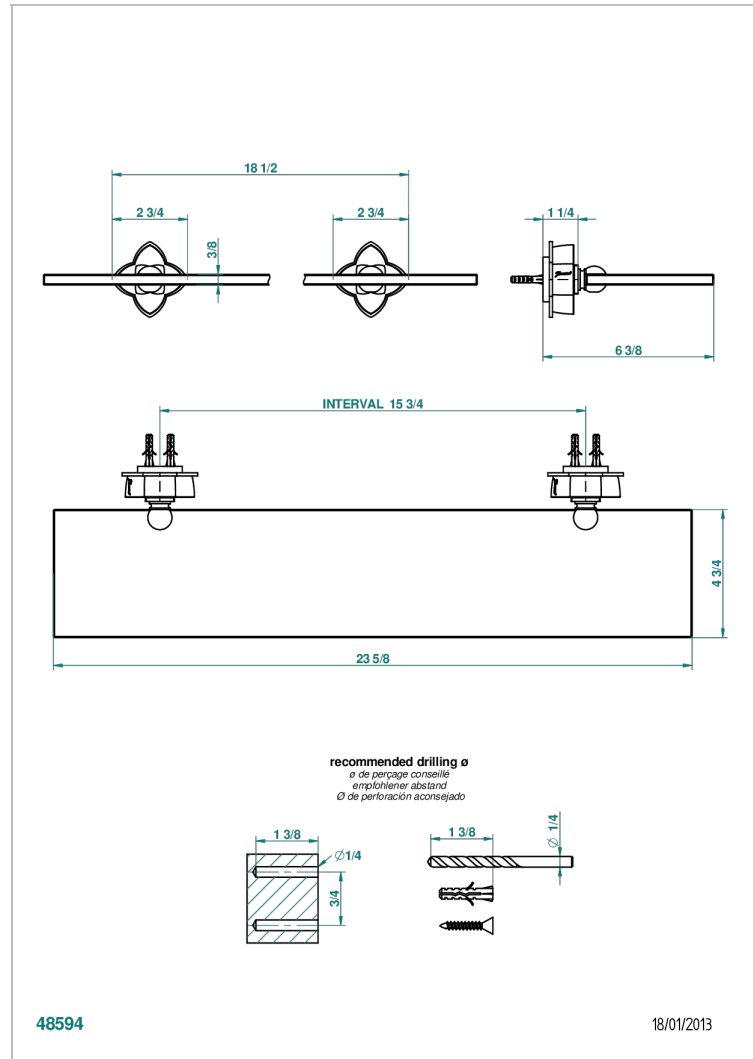

PETALE DE CRISTAL - BLUE CRYSTAL

U6B-564

Glass shelf with brackets

CHARACTERISTIC

- Pétale de Cristal - Blue crystal
- Glass shelf with brackets

AVAILABLE FINITIONS

Black ceram - D30
 Blush PVD - H62
 Brass color PVD - H49
 Brown bronze color PVD - F33
 Chrome polished - A02
 Chrome polished / gold polished - G02