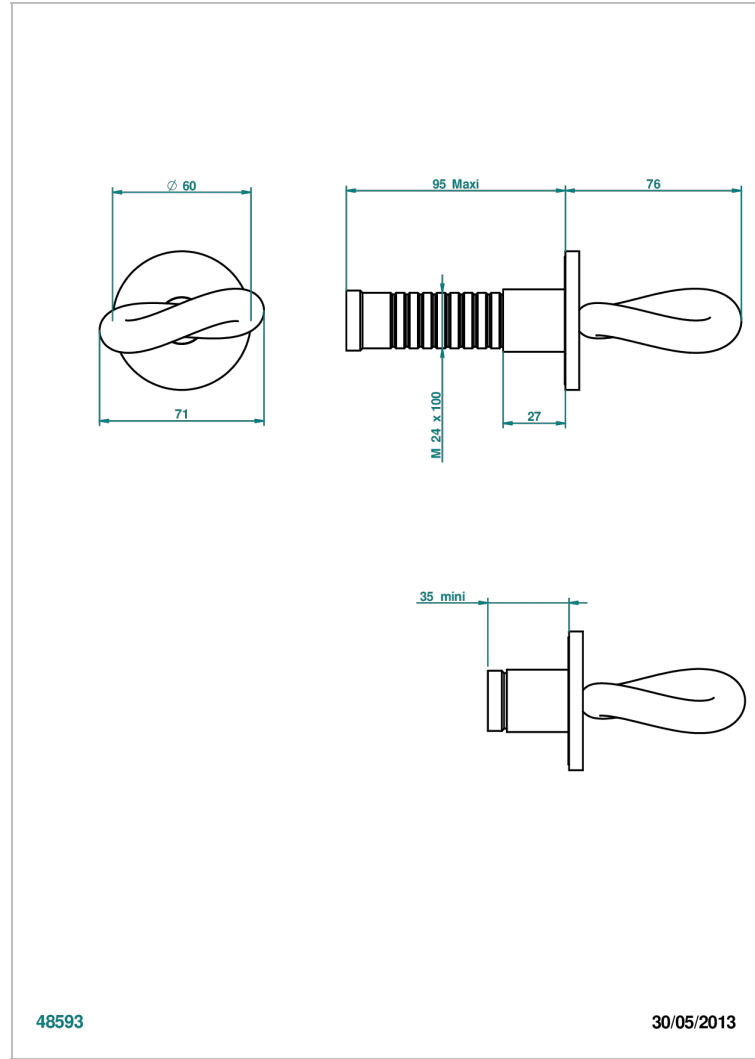

COLLECTION "O"

G4P-30B

Wall volume control 30 & 32 trim

THG[®]
PARIS

CHARACTERISTIC

- Collection "O"
- Wall volume control 30 & 32 trim

RELATED SKU'S

- Ref. G00-32CUSA 3/4" Volume control wall valve with ceramic cartridge
- Ref. G00-32HUSA 3/4" Volume control wall valve with ceramic cartridge counterclockwise
- Ref. G00-30CUSA 1/2" volume control wall valve with ceramic cartridge
- Ref. G00-30HUSA 1/2" Volume control wall valve with ceramic cartridge counterclockwise