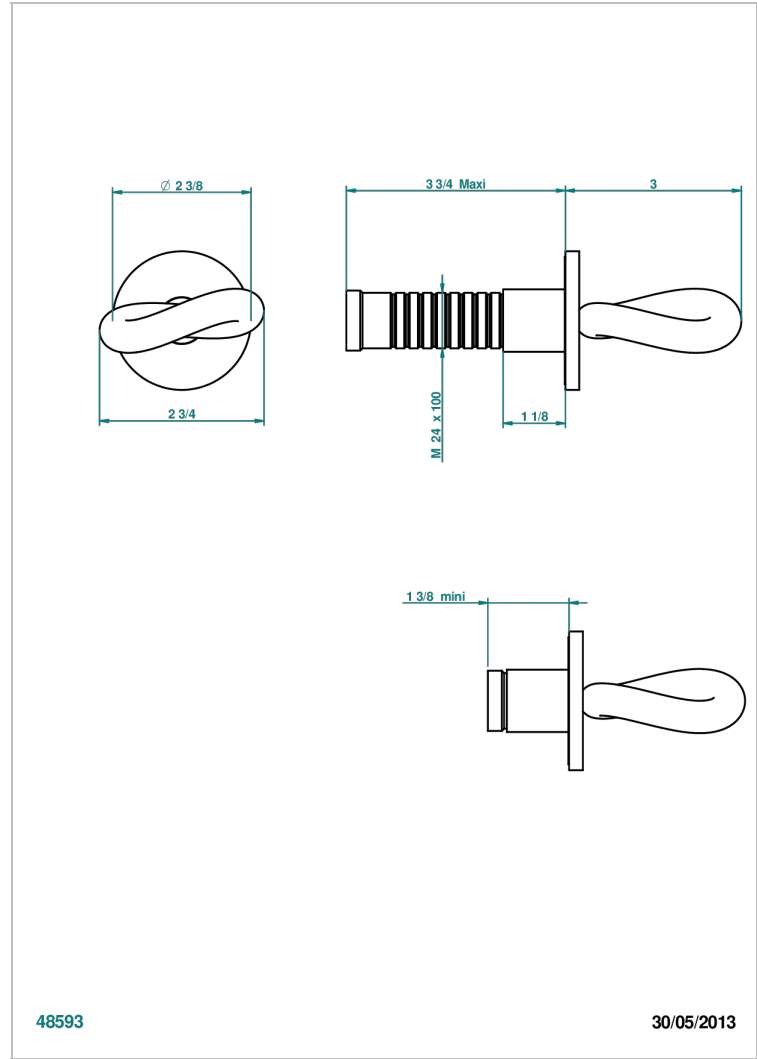

COLLECTION "O"

G4P-30B

Wall volume control 30 & 32 trim

THG[®]
PARIS

48593

30/05/2013

CHARACTERISTIC

- Collection "O"
- Wall volume control 30 & 32 trim

RELATED SKU'S

- Ref. G00-32CUSA 3/4" Volume control wall valve with ceramic cartridge
- Ref. G00-32HUSA 3/4" Volume control wall valve with ceramic cartridge counterclockwise
- Ref. G00-30CUSA 1/2" volume control wall valve with ceramic cartridge
- Ref. G00-30HUSA 1/2" Volume control wall valve with ceramic cartridge counterclockwise