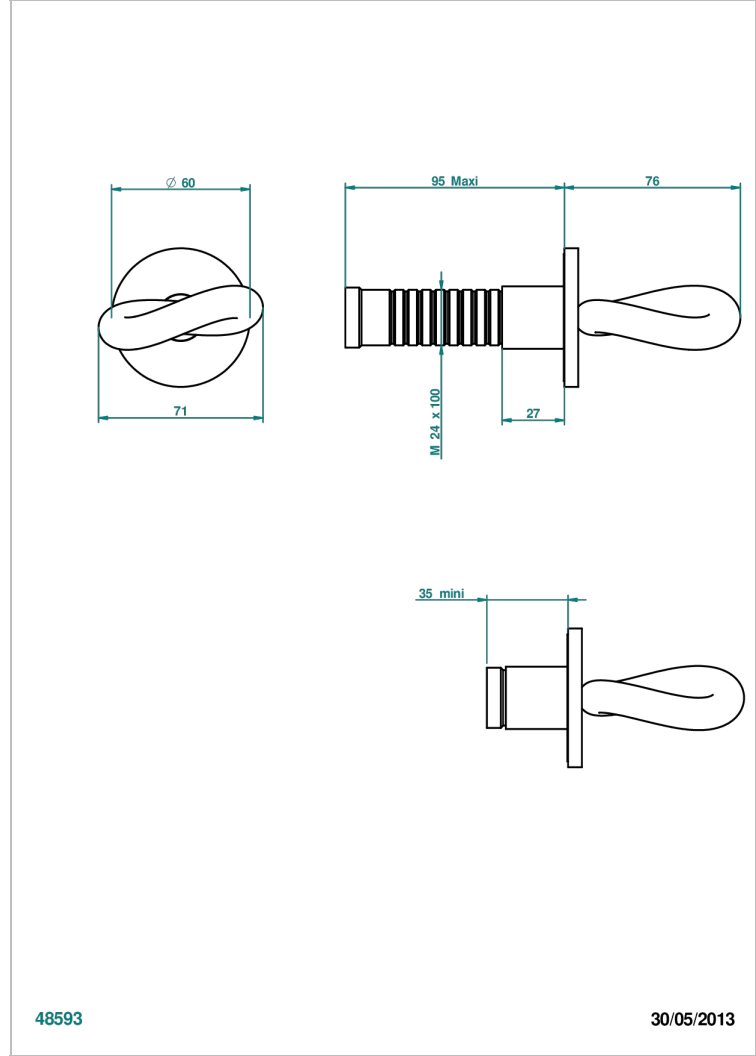

# COLLECTION "O"

G4P-30B

Trim only for wall valve 1/2" ref.30/CA & 30/HA and 3/4" ref.32/CA & 32/HA and diverter ref.50/4VMA

THG<sup>®</sup>  
PARIS

48593

30/05/2013

## CHARACTERISTIC

- Collection "O"
- Trim only for wall valve 1/2" ref.30/CA & 30/HA and 3/4" ref.32/CA & 32/HA and diverter ref.50/4VMA

## RELATED SKU'S

- Ref. G00-30/CA Wall mounted 1/2" valve body with ceramic head, 1/4 turn left - no trim
- Ref. G00-30/HA Wall mounted 1/2" valve body with ceramic head, 1/4 turn right
- Ref. G00-32/CA Wall mounted 3/4" valve with ceramic head, 1/4 turn left - no trim
- Ref. G00-32/HA Wall mounted 3/4" valve body with ceramic head, 1/4 turn right - no trim