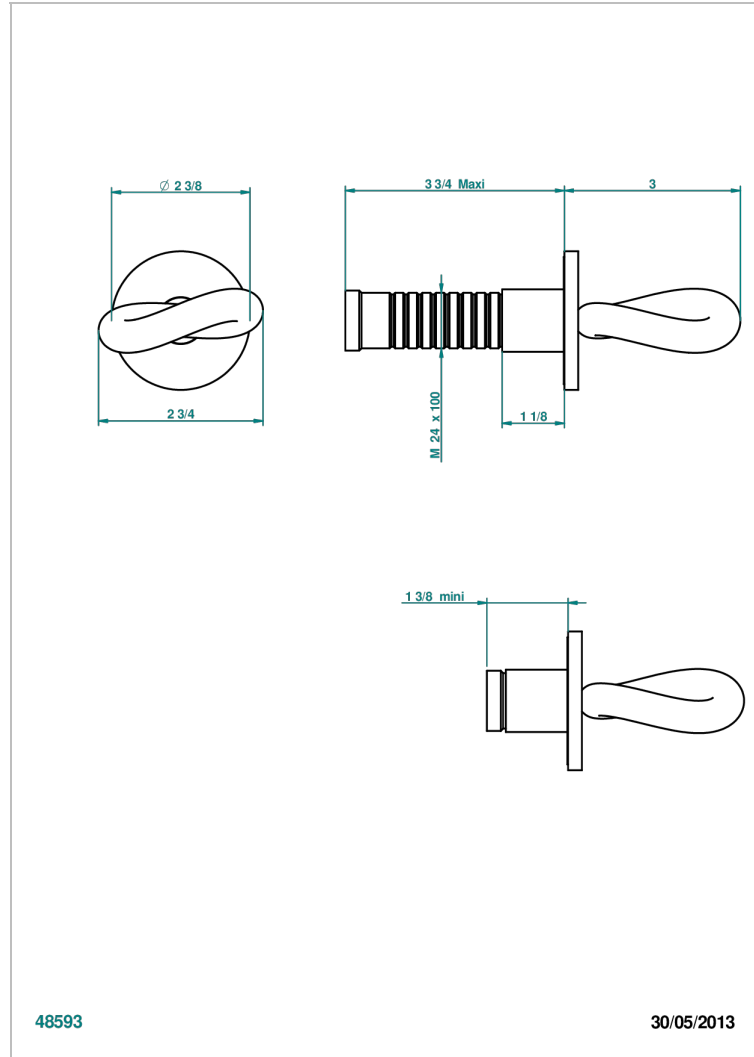

# COLLECTION "O"

G4P-30B

Trim only for wall valve 1/2" ref.30/CA & 30/HA and 3/4" ref.32/CA & 32/HA and diverter ref.50/4VMA

THG<sup>®</sup>  
PARIS

48593

30/05/2013

## CHARACTERISTIC

- Collection "O"
- Trim only for wall valve 1/2" ref.30/CA & 30/HA and 3/4" ref.32/CA & 32/HA and diverter ref.50/4VMA

## RELATED SKU'S

- Ref. G00-30/CA Wall mounted 1/2" valve body with ceramic head, 1/4 turn left - no trim
- Ref. G00-30/HA Wall mounted 1/2" valve body with ceramic head, 1/4 turn right
- Ref. G00-32/CA Wall mounted 3/4" valve with ceramic head, 1/4 turn left - no trim
- Ref. G00-32/HA Wall mounted 3/4" valve body with ceramic head, 1/4 turn right - no trim