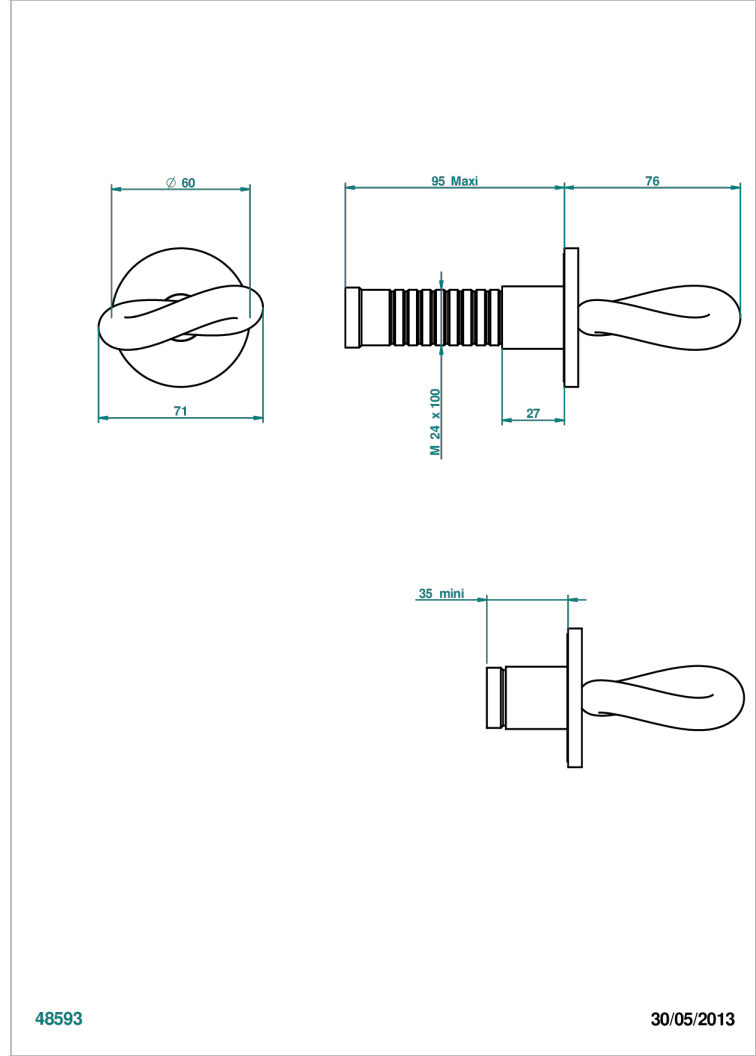

COLLECTION "O"

G4P-30B

Trim only for wall valve 1/2" ref.30/CA & 30/HA and 3/4" ref.32/CA & 32/HA and diverter ref.50/4VMA

THG[®]
PARIS

48593

30/05/2013

CHARACTERISTIC

- Collection "O"
- Trim only for wall valve 1/2" ref.30/CA & 30/HA and 3/4" ref.32/CA & 32/HA and diverter ref.50/4VMA

RELATED SKU'S

- Ref. G00-30/CA Wall mounted 1/2" valve body with ceramic head, 1/4 turn left - no trim
- Ref. G00-30/HA Wall mounted 1/2" valve body with ceramic head, 1/4 turn right
- Ref. G00-32/CA Wall mounted 3/4" valve with ceramic head, 1/4 turn left - no trim
- Ref. G00-32/HA Wall mounted 3/4" valve body with ceramic head, 1/4 turn right - no trim