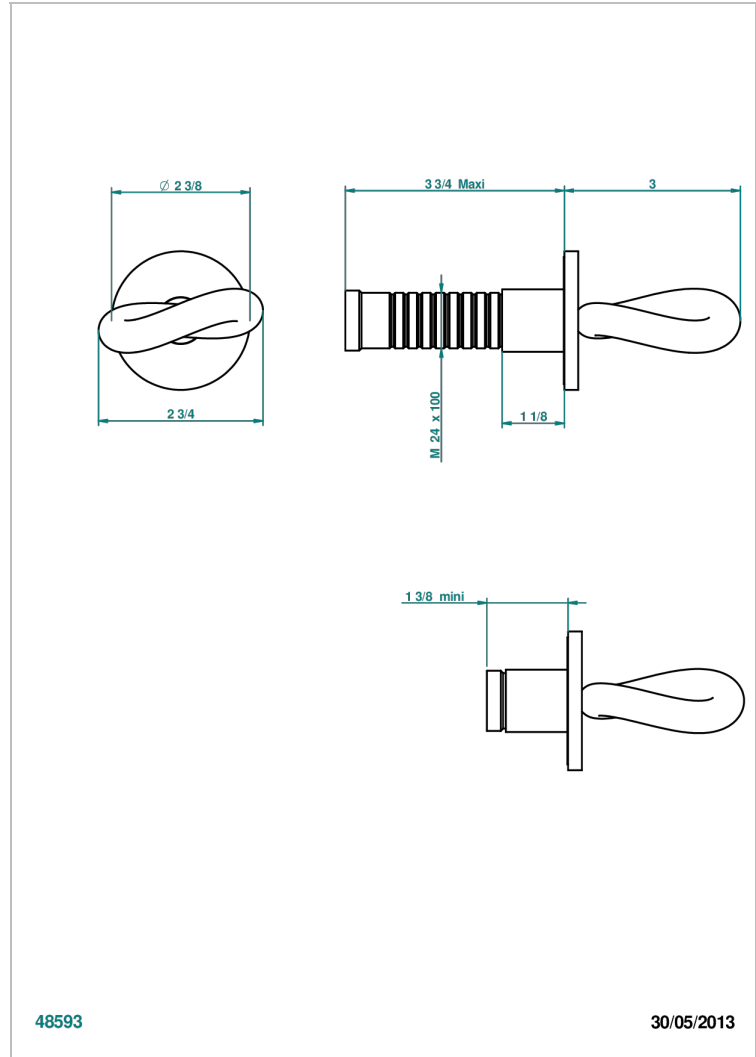

# COLLECTION "O"

G4P-30B

Trim only for wall valve 1/2" ref.30/CA & 30/HA and 3/4" ref.32/CA & 32/HA and diverter ref.50/4VMA

THG<sup>®</sup>  
PARIS

48593

30/05/2013

## CHARACTERISTIC

- Collection "O"
- Trim only for wall valve 1/2" ref.30/CA & 30/HA and 3/4" ref.32/CA & 32/HA and diverter ref.50/4VMA

## RELATED SKU'S

- Ref. G00-30/CA Wall mounted 1/2" valve body with ceramic head, 1/4 turn left - no trim
- Ref. G00-30/HA Wall mounted 1/2" valve body with ceramic head, 1/4 turn right
- Ref. G00-32/CA Wall mounted 3/4" valve with ceramic head, 1/4 turn left - no trim
- Ref. G00-32/HA Wall mounted 3/4" valve body with ceramic head, 1/4 turn right - no trim