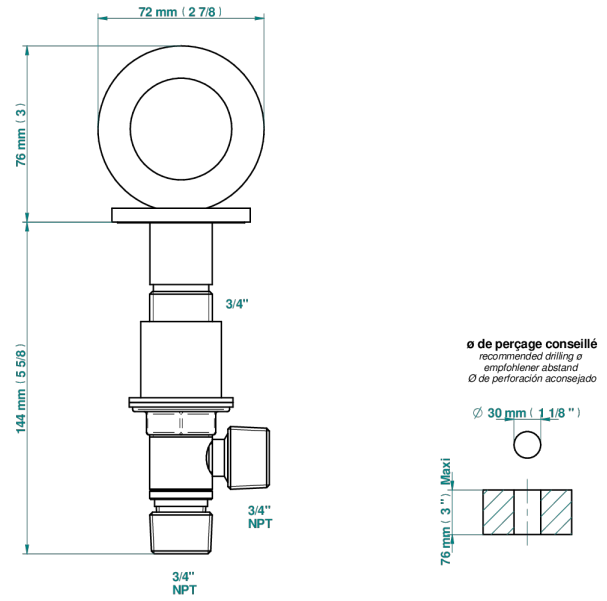

COLLECTION "O"

G4P-36

Rim mounted 3/4" valve

THG[®]
PARIS

48592

23/04/2024

CHARACTERISTIC

- Collection "O"
- Rim mounted 3/4" valve