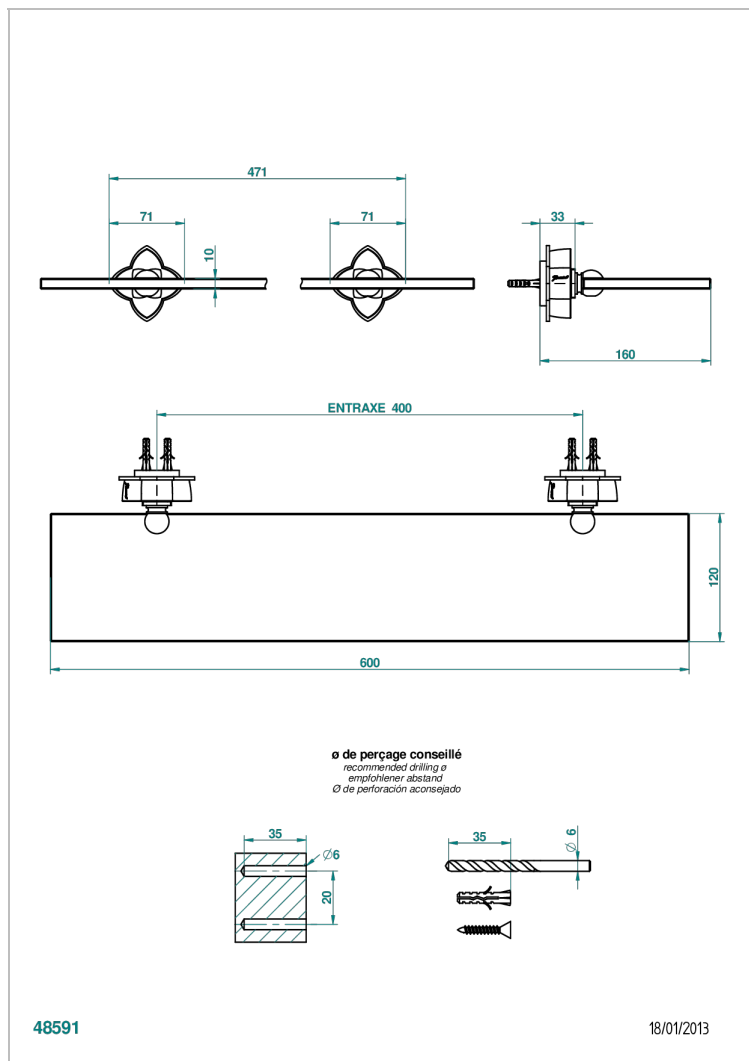

# PETALE DE CRISTAL - CLEAR CRYSTAL

U6A-564

Glass shelf with brackets

## CHARACTERISTIC

- Pétale de Cristal - Clear crystal
- Glass shelf with brackets