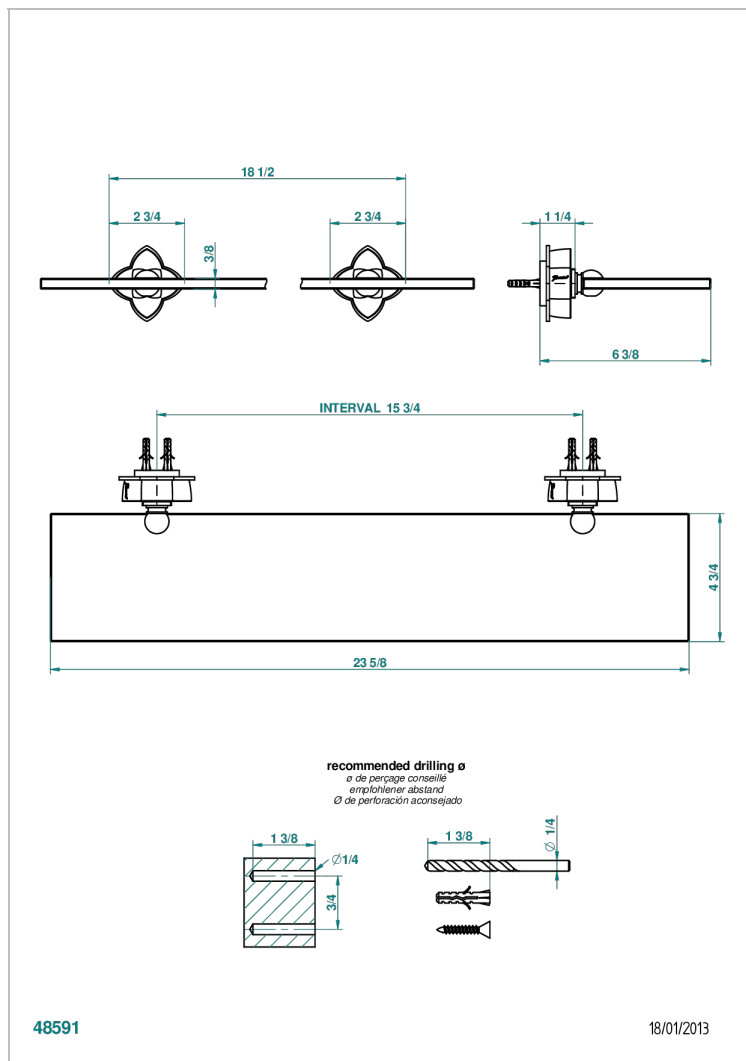

# PETALE DE CRISTAL - CLEAR CRYSTAL

U6A-564

Glass shelf with brackets

## CHARACTERISTIC

- Pétale de Cristal - Clear crystal
- Glass shelf with brackets