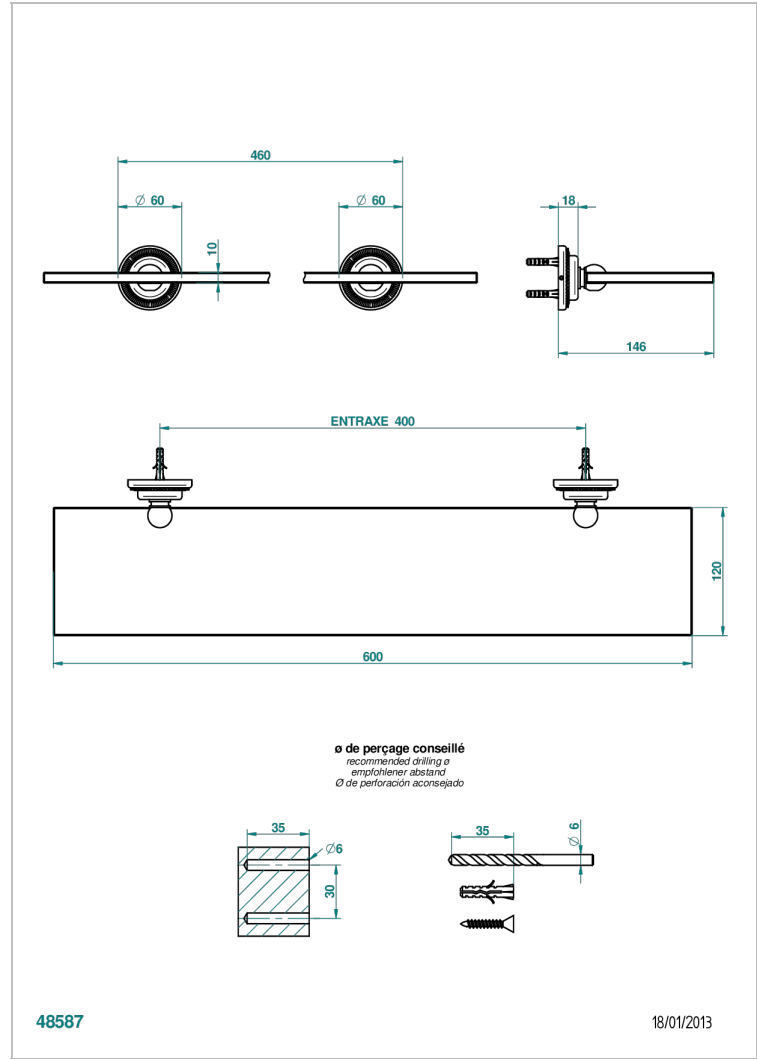

DIPLOMATE ROYALE

U4D-564

Glass shelf with brackets

48587

18/01/2013

CHARACTERISTIC

- Diplomate Royale
- Glass shelf with brackets

AVAILABLE FINITIONS