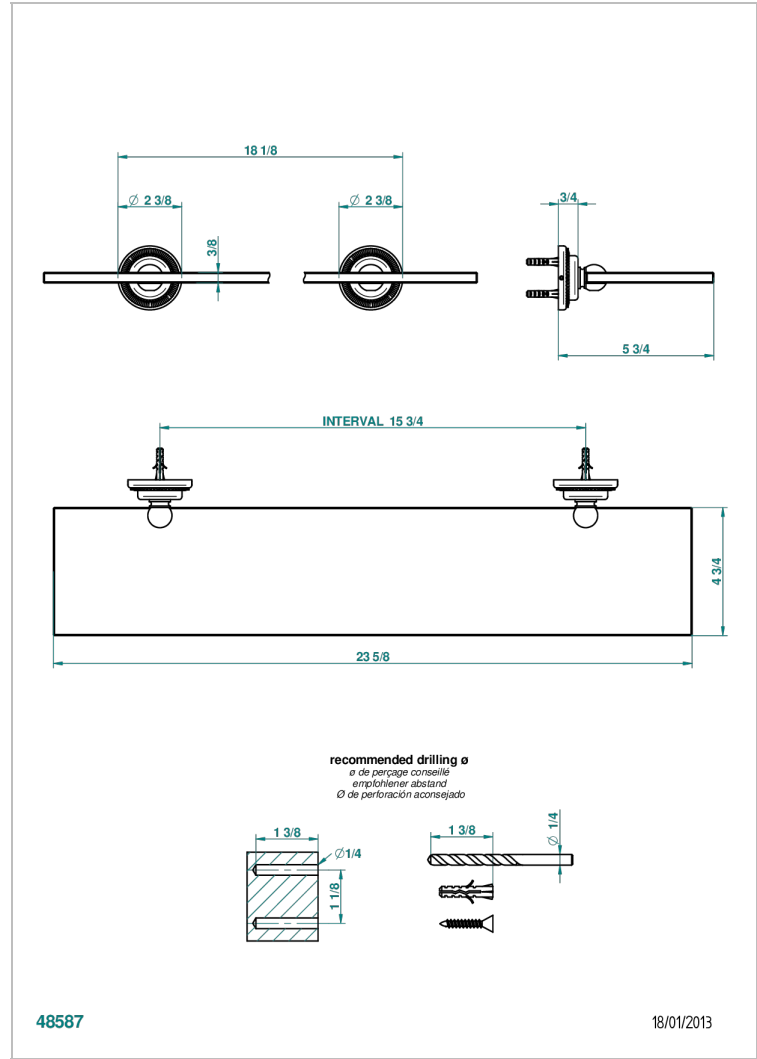

# DIPLOMATE ROYALE

U4D-564

Glass shelf with brackets

THG<sup>®</sup>  
PARIS

48587

18/01/2013

## CHARACTERISTIC

- Diplomate Royale
- Glass shelf with brackets