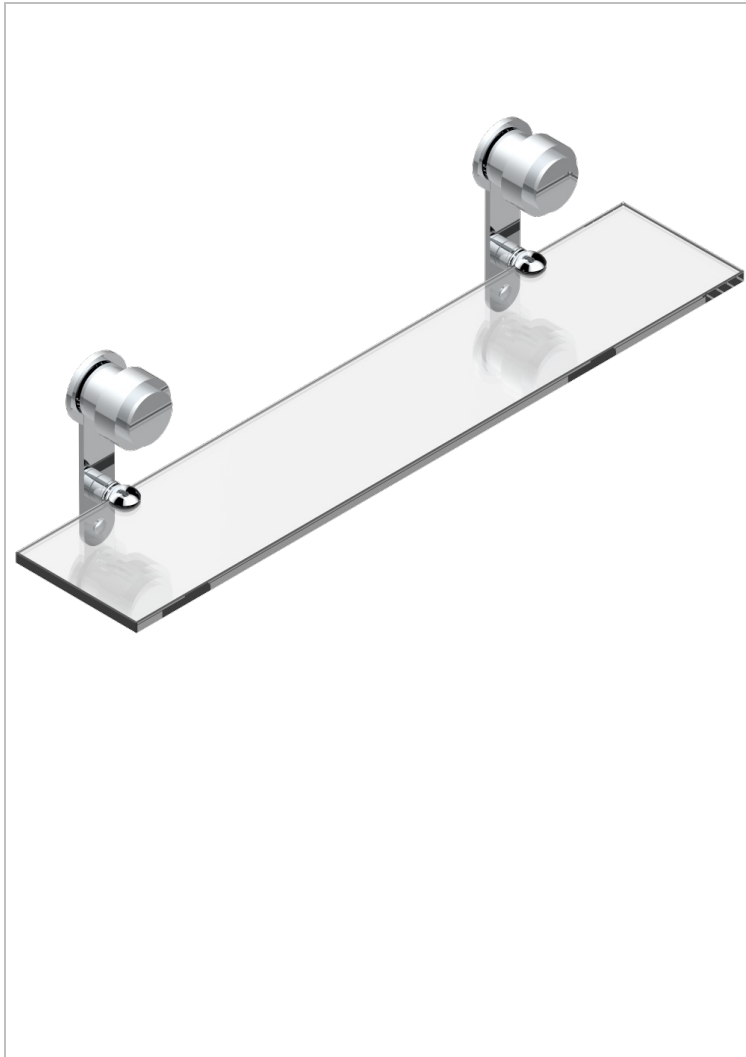

DIPLOMATE SMOOTH RINGS

U4A-564

Glass shelf with brackets

CHARACTERISTIC

- Diplomate Smooth rings
- Glass shelf with brackets

AVAILABLE FINITIONS

Black ceram - D30
Blush PVD - H62
Brass color PVD - H49
Brown bronze color PVD - F33
Chrome polished - A02
Chrome polished / gold polished - G02

Copper antique matt, coated - H07
Gold color PVD - H52
Gold mat - F07
Gold polished - F01
Graphite PVD - H64
Light coated bronze - D01

Matt Umber PVD - H67
Matt blush PVD - H60
Matt brass color PVD - H50
Matt brown bronze color PVD - F34
Matt chrome (American satin) - C02
Matt gold color PVD - H53

Matt graphite PVD - H65
Matt nickel (American satin) - C01
Matt nickel color PVD - H56
Nickel antique / Sovereign - H28
Nickel color PVD - H55
Nickel polished - B01

Soft gold - F30
Soft matt gold - F31
Umber PVD - H66