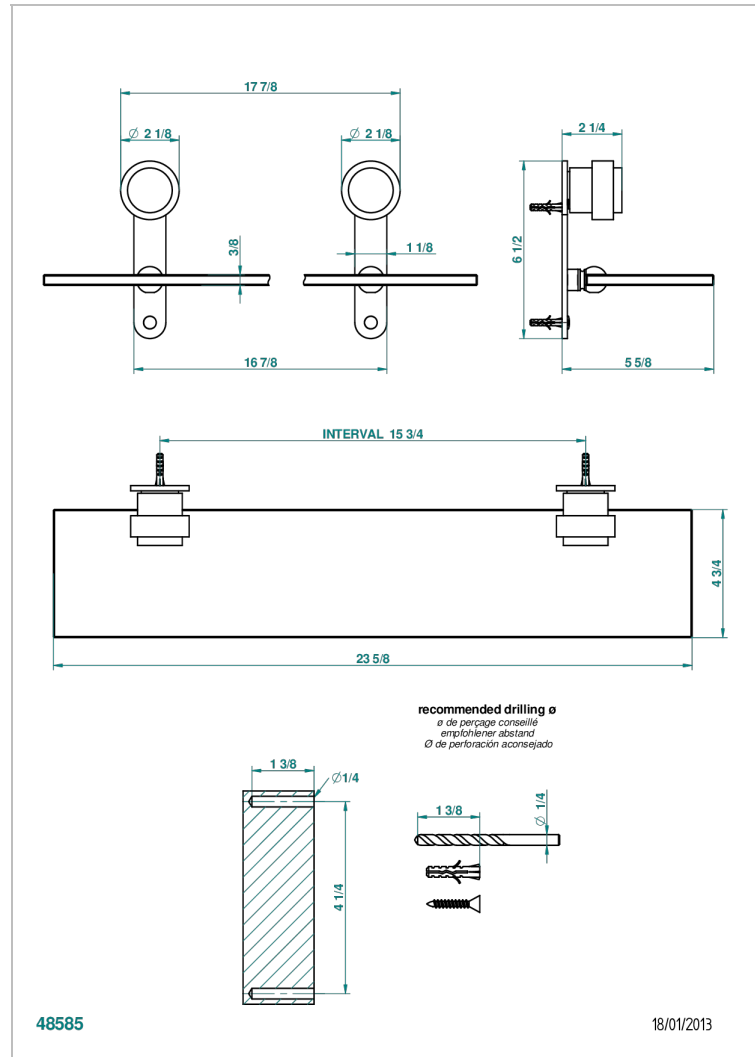

DIPLOMATE SMOOTH RINGS

U4A-564

Glass shelf with brackets

CHARACTERISTIC

- Diplomate Smooth rings
- Glass shelf with brackets

AVAILABLE FINITIONS

Black ceram - D30
Blush PVD - H62
Brass color PVD - H49
Brown bronze color PVD - F33
Chrome polished - A02
Chrome polished / gold polished - G02