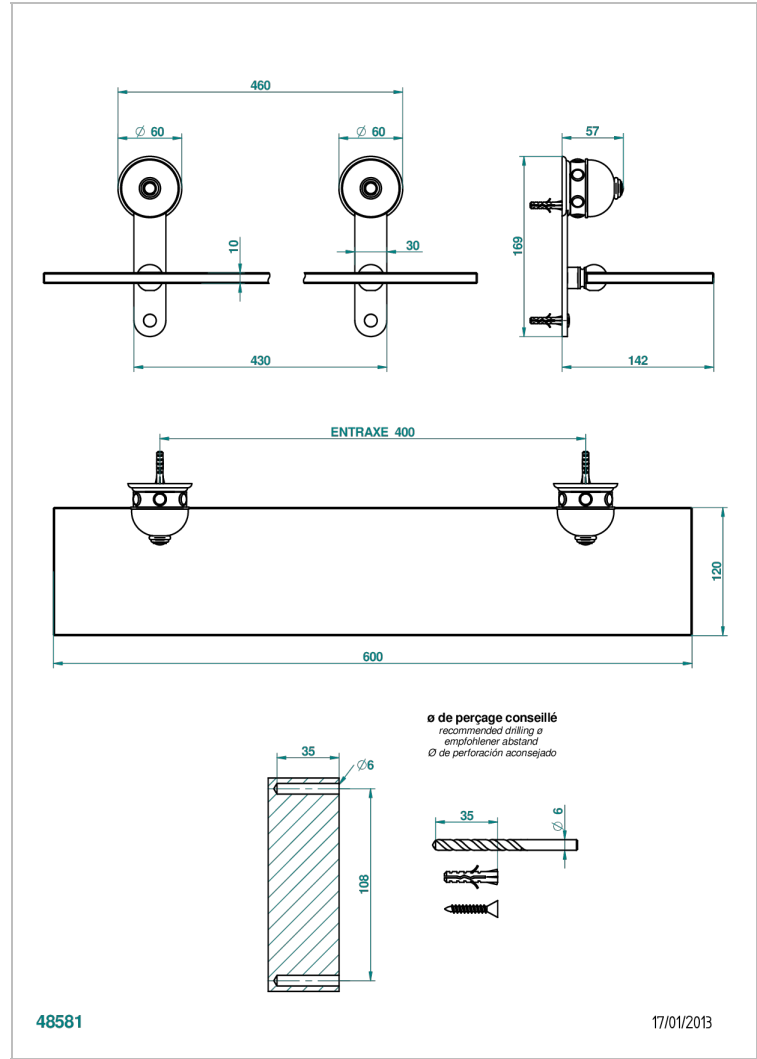

# SULLY WHITE ONYX

U1S-564

Glass shelf with brackets

## CHARACTERISTIC

- Sully white onyx
- Glass shelf with brackets