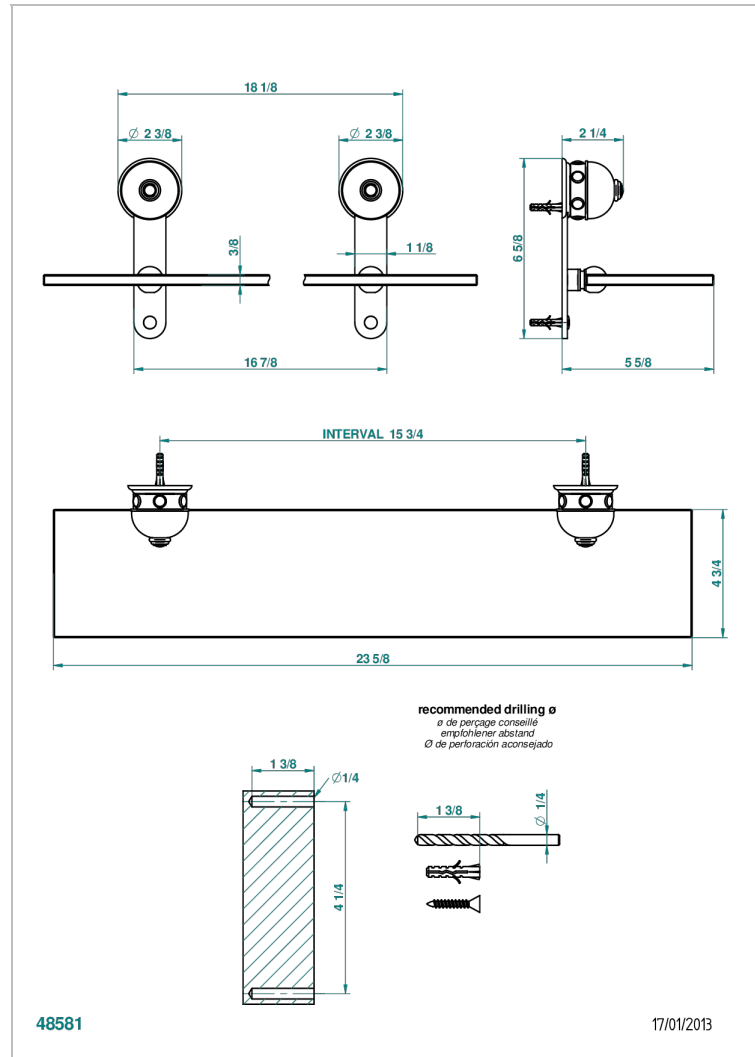

SULLY WHITE ONYX

U1S-564

Glass shelf with brackets

CHARACTERISTIC

- Sully white onyx
- Glass shelf with brackets

AVAILABLE FINITIONS

Black ceram - D30
 Blush PVD - H62
 Brass color PVD - H49
 Brown bronze color PVD - F33
 Chrome polished - A02
 Chrome polished / gold polished - G02