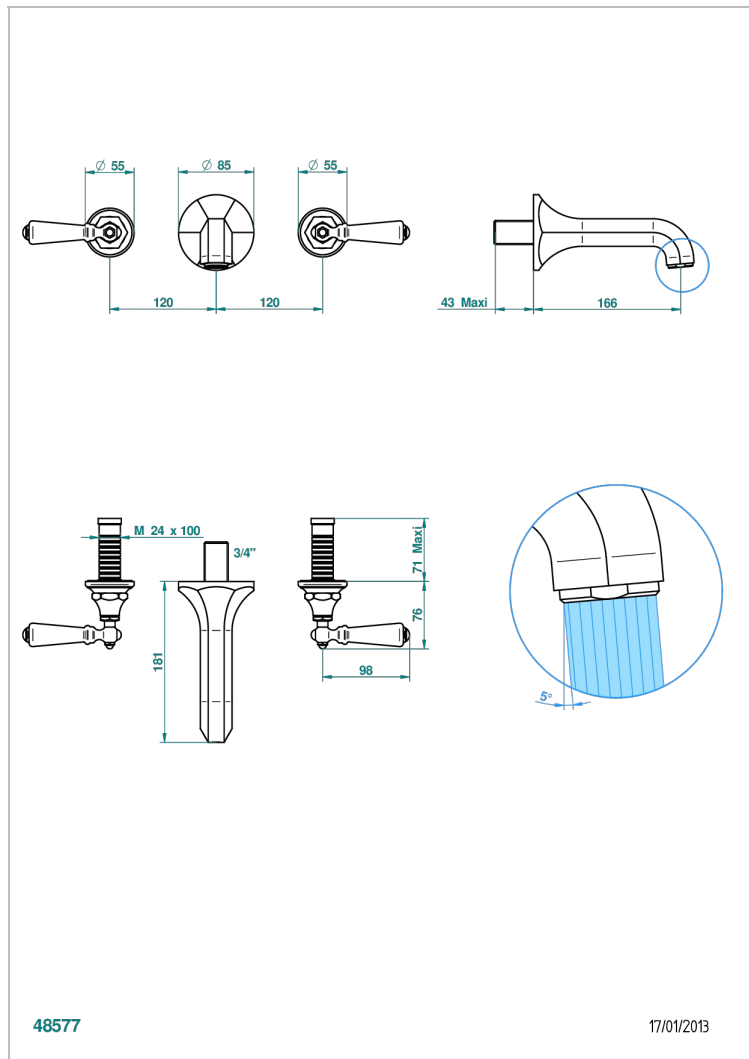

CHARLESTON WITH LEVER HANDLES

G75-41GB

Trim for wall mounted 3-hole bath set only

CHARACTERISTIC

- Charleston with lever handles
- Trim for wall mounted 3-hole bath set only

TECHNICAL SPECS

- Recommandé : 3 bars (max. 5 bars) - Advised : 43,5 psi (max. 72 psi)
- Bec : 35 l/min à 3 bars
- Spout : 9.26 gpm at 43.5 psi

RELATED SKU'S

- Ref. G00-40AM/US Rough parts for wall set (one counter clockwise and one clockwise cartridges)

AVAILABLE FINITIONS

Black ceram - D30
Blush PVD - H62
Brass color PVD - H49
Brown bronze color PVD - F33
Chrome polished - A02
Chrome polished / gold polished - G02