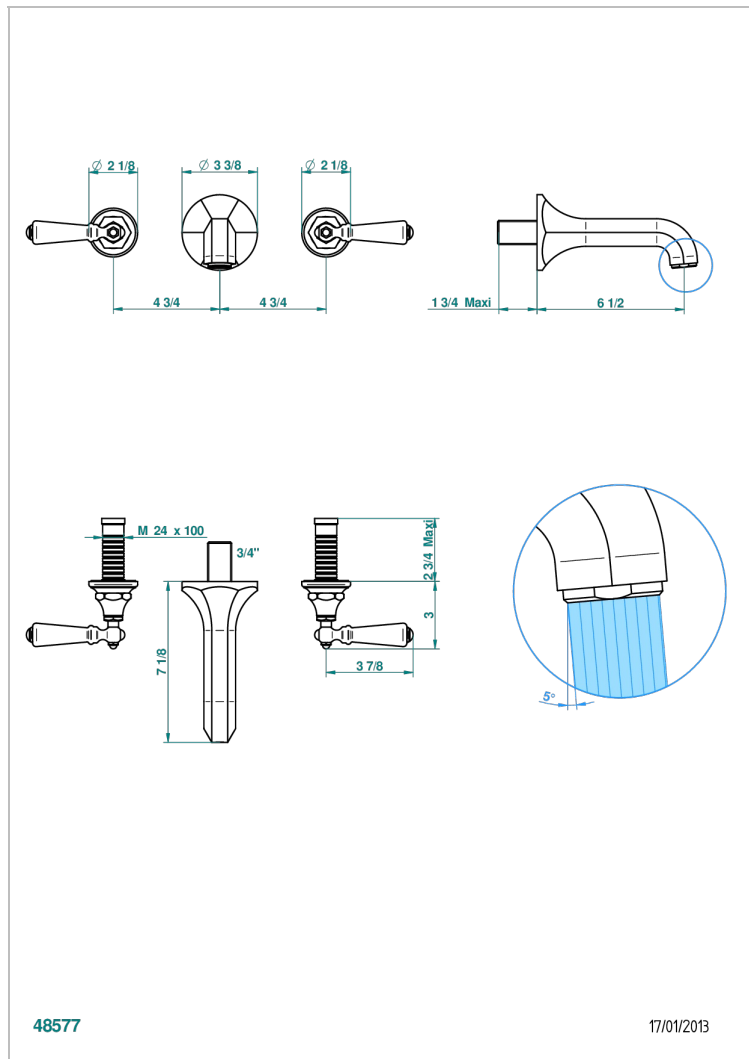

CHARLESTON WITH LEVER HANDLES

G75-41GB

Trim for wall mounted 3-hole bath set only

CHARACTERISTIC

- Charleston with lever handles
- Trim for wall mounted 3-hole bath set only

TECHNICAL SPECS

- Recommandé : 3 bars (max. 5 bars) - Advised : 43,5 psi (max. 72 psi)
- Bec : 35 l/min à 3 bars
- Spout : 9.26 gpm at 43.5 psi

RELATED SKU'S

- Ref. G00-40AM/US Rough parts for wall set (one counter clockwise and one clockwise cartridges)

AVAILABLE FINITIONS

Black ceram - D30
Blush PVD - H62
Brass color PVD - H49
Brown bronze color PVD - F33
Chrome polished - A02
Chrome polished / gold polished - G02