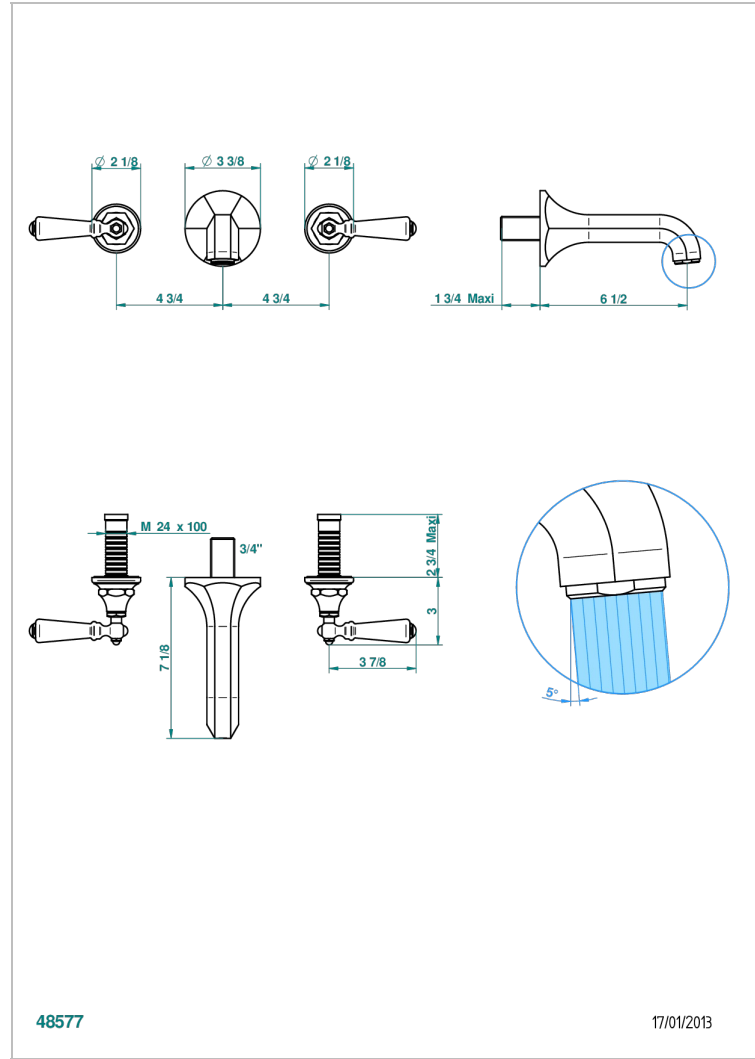

# CHARLESTON WITH LEVER

G75-41GB

Trim only for wall mounted 3-hole bath mixer

48577

17/01/2013

## CHARACTERISTIC

- Charleston with lever
- Trim only for wall mounted 3-hole bath mixer

## TECHNICAL SPECS

- Recommandé : 3 bars (max. 5 bars) - Advised : 43,5 psi (max. 72 psi)
- Bec : 35 l/min à 3 bars
- Spout : 9.26 gpm at 43.5 psi

## RELATED SKU'S

- Ref. G00-40AC Rough parts for wall mounted 3 hole mixer, cross handle version
- Ref. G00-40AM Rough parts for wall mounted 3 hole mixer, lever handle version