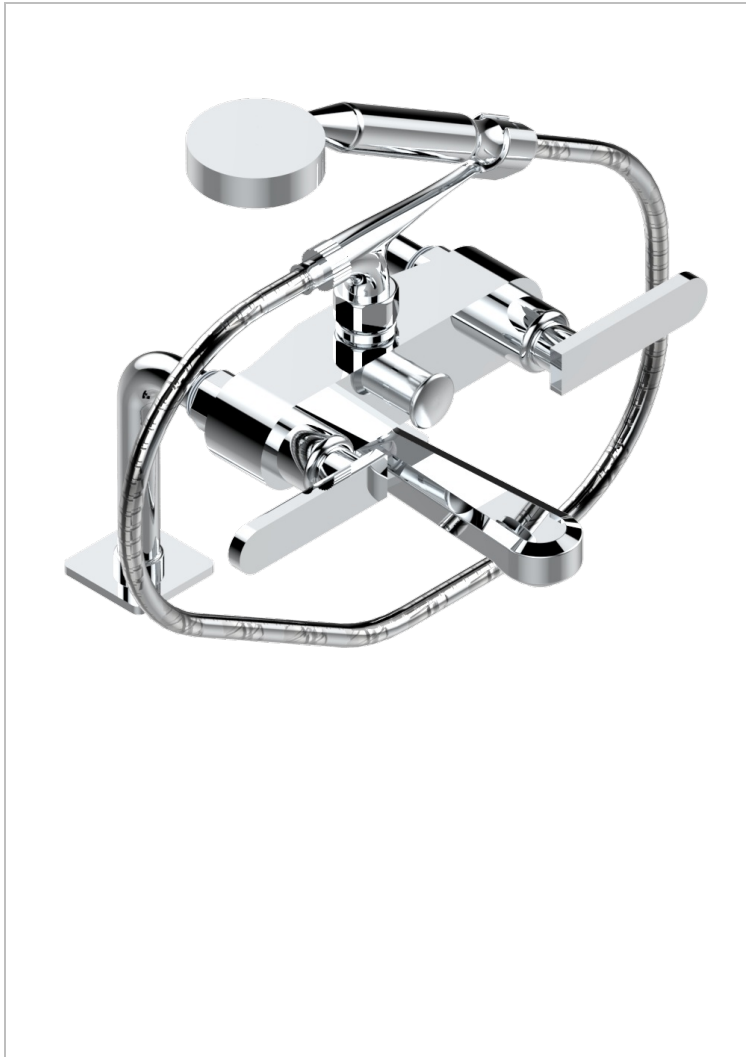

PROFIL METAL WITH LEVER

A6B-13G

Rim mounted 2-hole bath/telephone shower mixer, shower and hose

CHARACTERISTIC

- ACS : 21ACCLY034

TECHNICAL SPECS

- Recommandé : 3 bars (max. 5 bars) - Advised : 43,5 psi (max. 72 psi)
- Bec : 35 l/min à 3 bars - Douchette : 9,5 l/min à 3 bars
- Spout : 9.26 gpm at 43.5 psi - Handshower : 2.5 gpm at 43.5 psi

STANDARDS

AVAILABLE FINITIONS

Antique nickel - H28
Black ceram - D30
Blush PVD - H62
Brass color PVD - H49
Brown bronze color PVD - F33
Gold color PVD - H52

Graphite PVD - H64
Lacquered light bronze - D01
Matt Umber PVD - H67
Matt blush PVD - H60
Matt brass color PVD - H50
Matt brown bronze color PVD - F34

Soft matt gold - F31
Umber PVD - H66
Varnished matt antique red copper (color finish) - H07