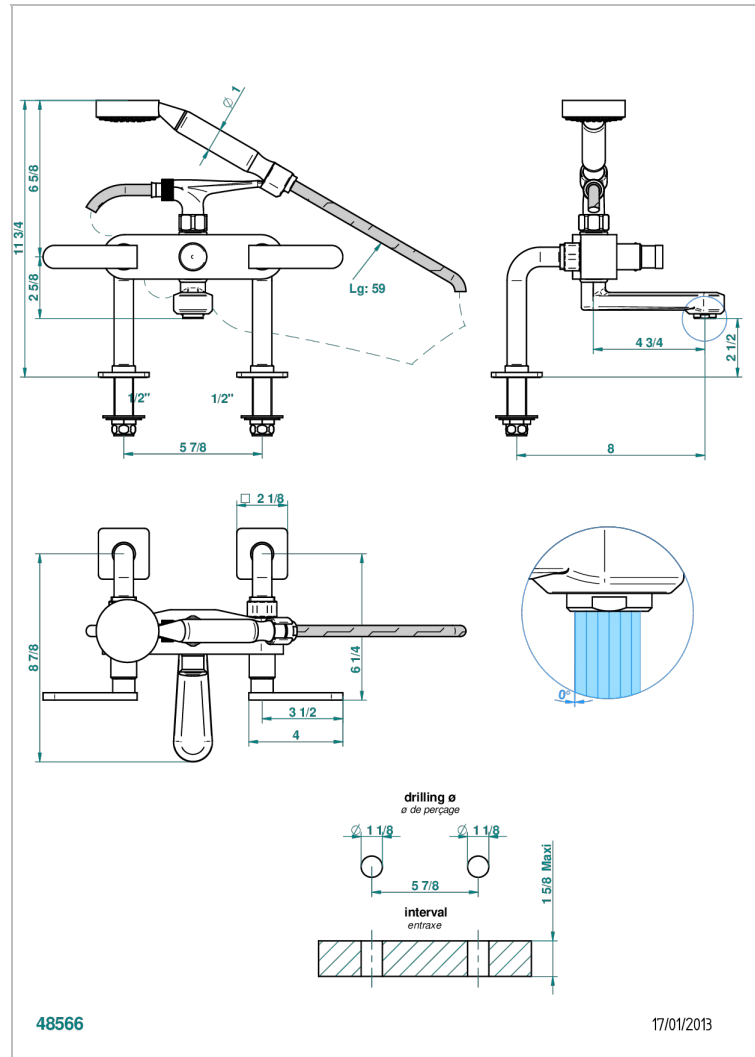

PROFIL METAL WITH LEVER

A6B-13G

Rim mounted 2-hole bath/telephone shower mixer, shower and hose

CHARACTERISTIC

- ACS : 21ACCLY034

TECHNICAL SPECS

- Recommandé : 3 bars (max. 5 bars) - Advised : 43,5 psi (max. 72 psi)
- Bec : 35 l/min à 3 bars - Douchette : 9,5 l/min à 3 bars
- Spout : 9.26 gpm at 43.5 psi - Handshower : 2.5 gpm at 43.5 psi